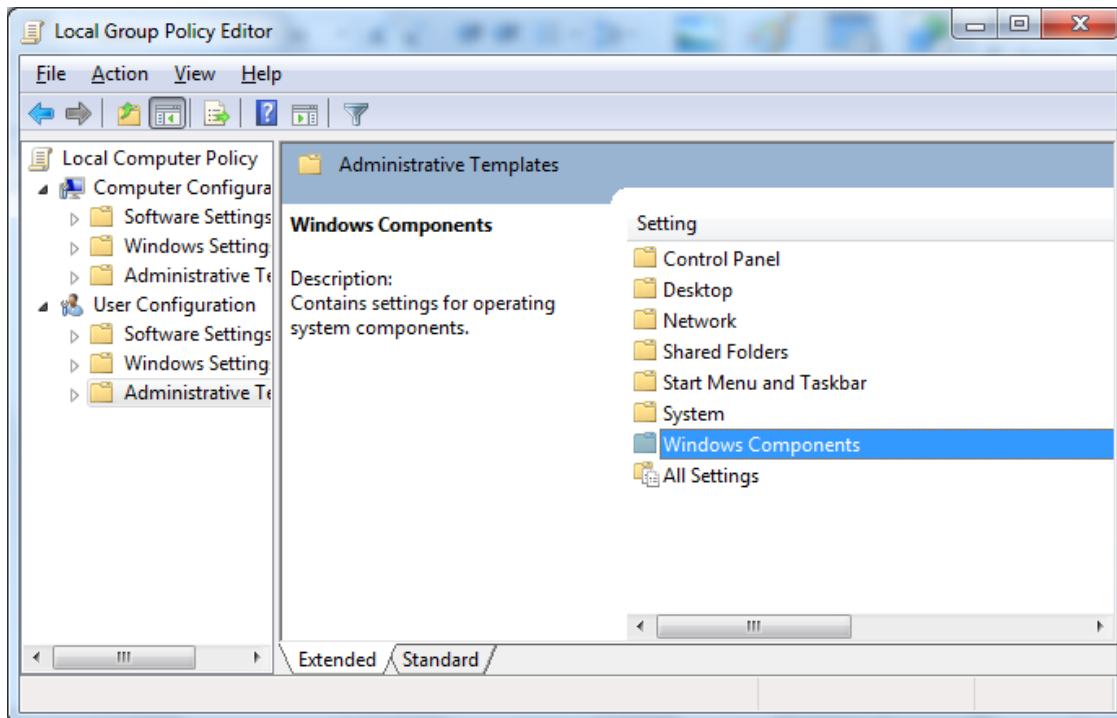

DISABLE PEN FEEDBACK ON WIN7

(RING ANIMATION AROUND YOUR TOUCH POINT)

FOLLOW THE INSTRUCTION BELOW:

- START
- RUN
- TYPE **"GPEDIT.MSC"** AND PRESS OK
- DOUBLE KCLICK **„USER CONFIGURATION“**

- DOUBLE KLICK "ADMINISTRATIVE TEMPLATES"

- DOUBLE KLICK "WINDOWS COMPONENTS"

DOUBLE KLICK "TABLET PC"

- DOUBLE KLICK "CURSOR"

- DOUBLE KLICK "TURN OFF PEN FEEDBACK"

- SELECT "ENABLED" AND KLICK „OK”

- CLOSE "LOCAL GROUP POLICY EDITOR"

18.10.2012 FE