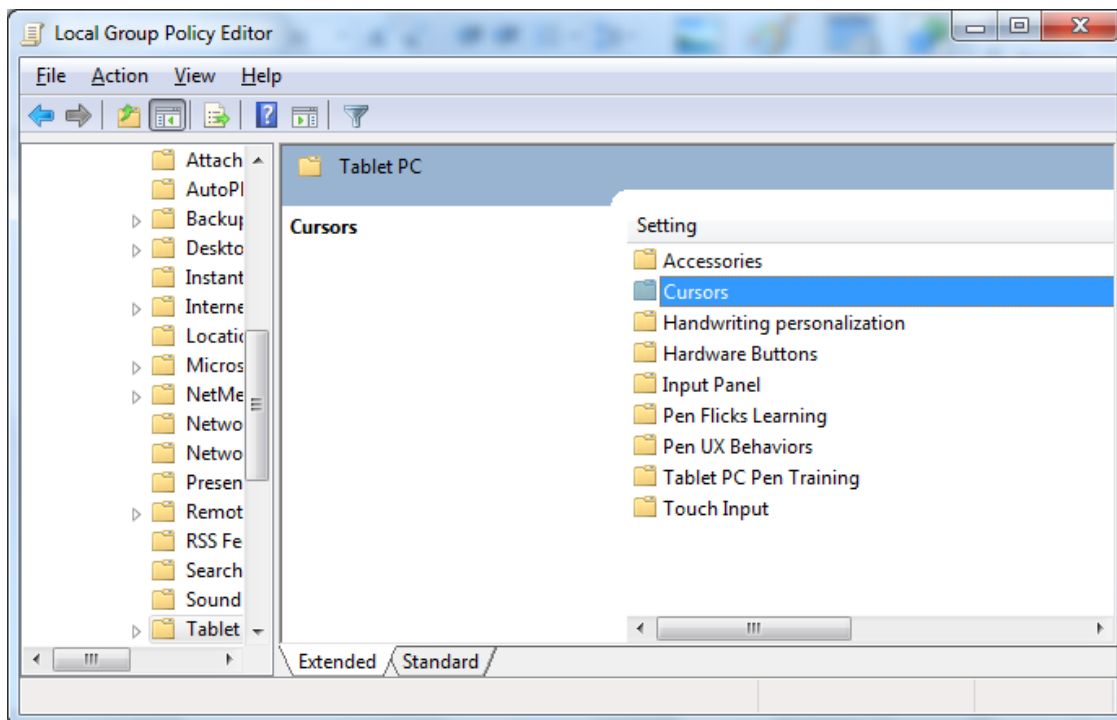

DISABLE PEN FEEDBACK ON WIN7

(RING ANIMATION AROUND YOUR TOUCH POINT)

FOLLOW THE INSTRUCTION BELOW:

- START
- RUN
- TYPE **"GPEDIT.MSC"** AND PRESS OK
- DOUBLE KCLICK **„USER CONFIGURATION“**

- DOUBLE KLICK "ADMINISTRATIVE TEMPLATES"

- DOUBLE KLICK "WINDOWS COMPONENTS"

DOUBLE KLICK "TABLET PC"

- DOUBLE KLICK "CURSOR"

- DOUBLE KLICK "TURN OFF PEN FEEDBACK"

- SELECT "ENABLED" AND KLICK „OK”

- CLOSE "LOCAL GROUP POLICY EDITOR"

18.10.2012 FE