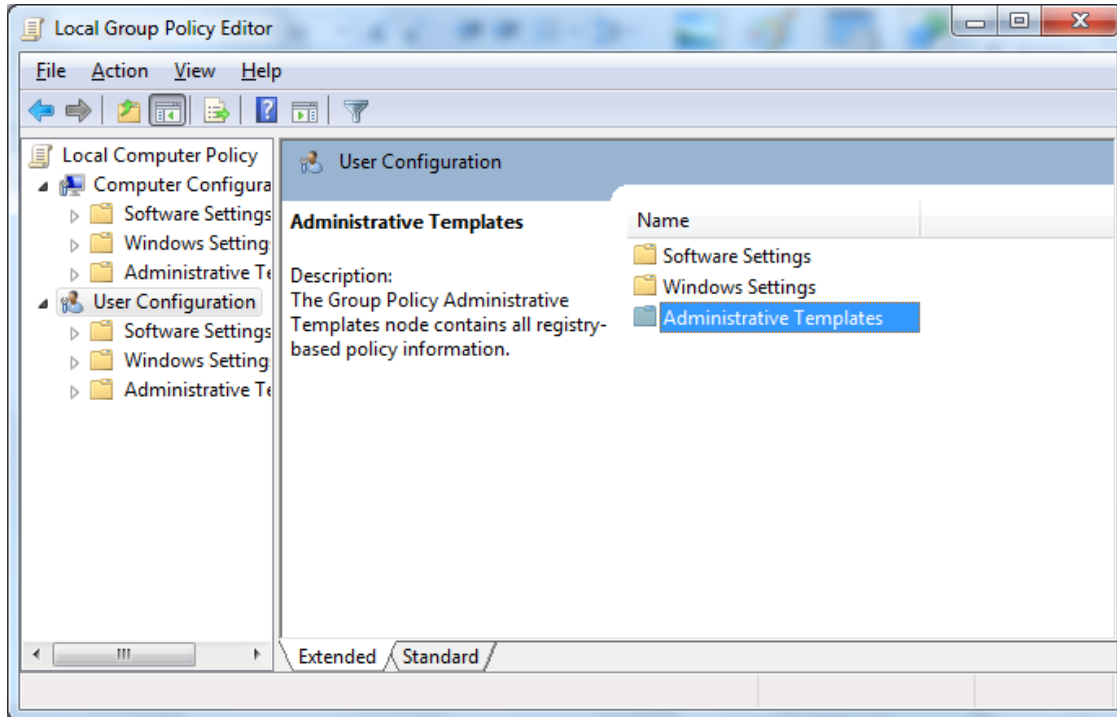

DISABLE PEN FEEDBACK ON WIN7

(RING ANIMATION AROUND YOUR TOUCH POINT)

FOLLOW THE INSTRUCTION BELOW:

- START
- RUN
- TYPE **"GPEDIT.MSC"** AND PRESS OK
- DOUBLE KCLICK **„USER CONFIGURATION“**

- DOUBLE KLICK "ADMINISTRATIVE TEMPLATES"

- DOUBLE KLICK "WINDOWS COMPONENTS"

DOUBLE KLICK "TABLET PC"

- DOUBLE KLICK "CURSOR"

- DOUBLE KLICK "TURN OFF PEN FEEDBACK"

- SELECT "ENABLED" AND KLICK „OK”

- CLOSE "LOCAL GROUP POLICY EDITOR"

18.10.2012 FE