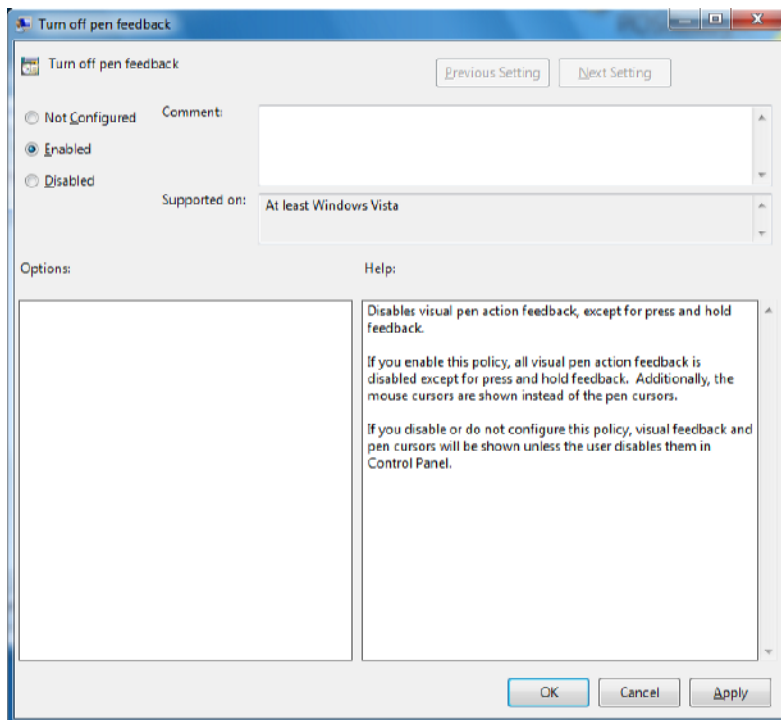

DISABLE PEN FEEDBACK ON WIN7

(RING ANIMATION AROUND YOUR TOUCH POINT)

FOLLOW THE INSTRUCTION BELOW:

- START
- RUN
- TYPE **"GPEDIT.MSC"** AND PRESS OK
- DOUBLE KCLICK **„USER CONFIGURATION“**

- DOUBLE KLICK "ADMINISTRATIVE TEMPLATES"

- DOUBLE KLICK "WINDOWS COMPONENTS"

DOUBLE KLICK "TABLET PC"

- DOUBLE KLICK "CURSOR"

- DOUBLE KLICK "TURN OFF PEN FEEDBACK"

- SELECT "ENABLED" AND KLICK „OK”

- CLOSE "LOCAL GROUP POLICY EDITOR"

18.10.2012 FE