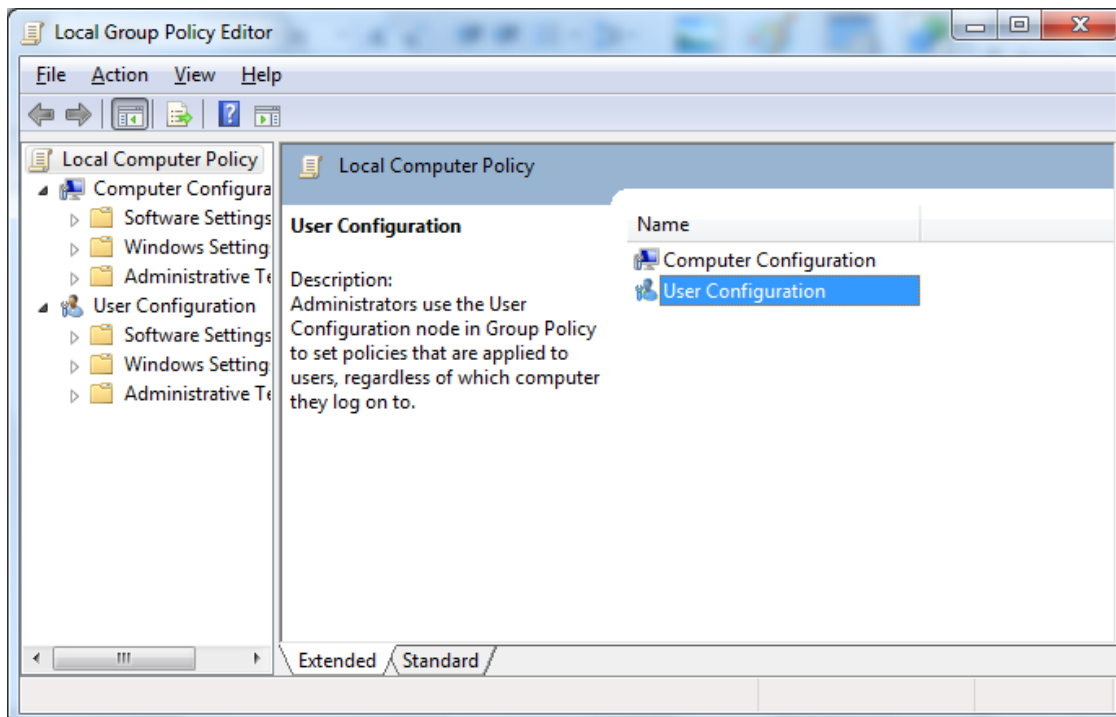

DISABLE PEN FEEDBACK ON WIN7

(RING ANIMATION AROUND YOUR TOUCH POINT)

FOLLOW THE INSTRUCTION BELOW:

- START
- RUN
- TYPE **"GPEDIT.MSC"** AND PRESS OK
- DOUBLE KCLICK **„USER CONFIGURATION“**

- DOUBLE KLICK "ADMINISTRATIVE TEMPLATES"

- DOUBLE KLICK "WINDOWS COMPONENTS"

DOUBLE KLICK "TABLET PC"

- DOUBLE KLICK "CURSOR"

- DOUBLE KLICK "TURN OFF PEN FEEDBACK"

- SELECT "ENABLED" AND KLICK „OK”

- CLOSE "LOCAL GROUP POLICY EDITOR"

18.10.2012 FE