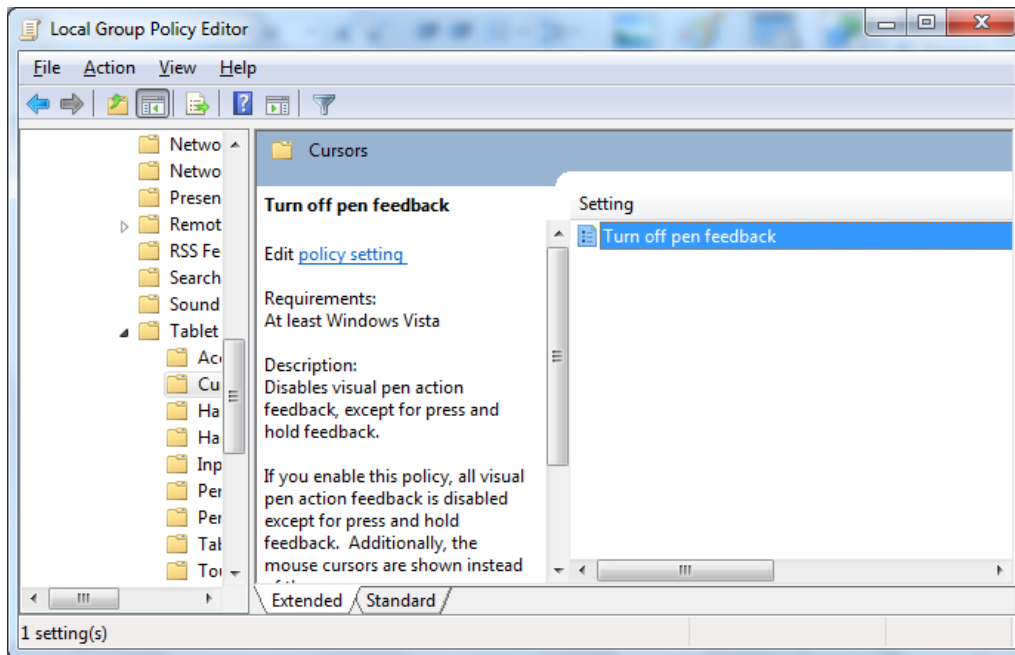

DISABLE PEN FEEDBACK ON WIN7

(RING ANIMATION AROUND YOUR TOUCH POINT)

FOLLOW THE INSTRUCTION BELOW:

- START
- RUN
- TYPE **"GPEDIT.MSC"** AND PRESS OK
- DOUBLE KCLICK **„USER CONFIGURATION“**

- DOUBLE KLICK "ADMINISTRATIVE TEMPLATES"

- DOUBLE KLICK "WINDOWS COMPONENTS"

DOUBLE KLICK "TABLET PC"

- DOUBLE KLICK "CURSOR"

- DOUBLE KLICK "TURN OFF PEN FEEDBACK"

- SELECT "ENABLED" AND KLICK „OK”

- CLOSE "LOCAL GROUP POLICY EDITOR"

18.10.2012 FE