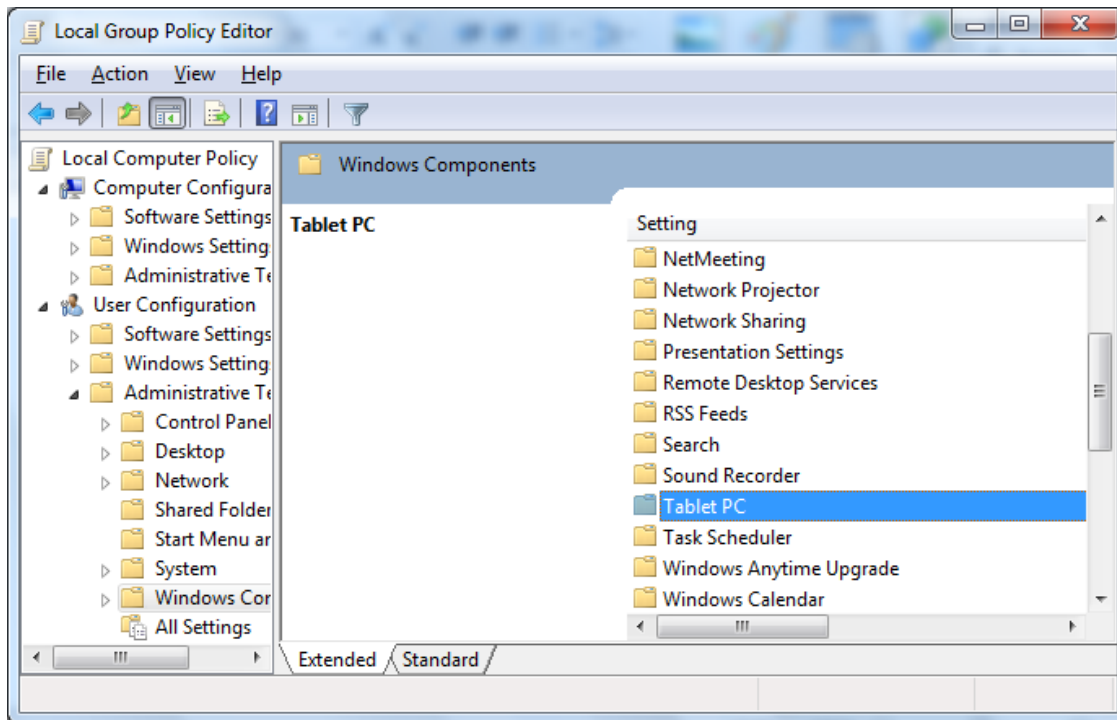

DISABLE PEN FEEDBACK ON WIN7

(RING ANIMATION AROUND YOUR TOUCH POINT)

FOLLOW THE INSTRUCTION BELOW:

- START
- RUN
- TYPE **"GPEDIT.MSC"** AND PRESS OK
- DOUBLE KCLICK **„USER CONFIGURATION“**

- DOUBLE KLICK "ADMINISTRATIVE TEMPLATES"

- DOUBLE KLICK "WINDOWS COMPONENTS"

DOUBLE KLICK "TABLET PC"

- DOUBLE KLICK "CURSOR"

- DOUBLE KLICK "TURN OFF PEN FEEDBACK"

- SELECT "ENABLED" AND KLICK „OK”

- CLOSE "LOCAL GROUP POLICY EDITOR"

18.10.2012 FE