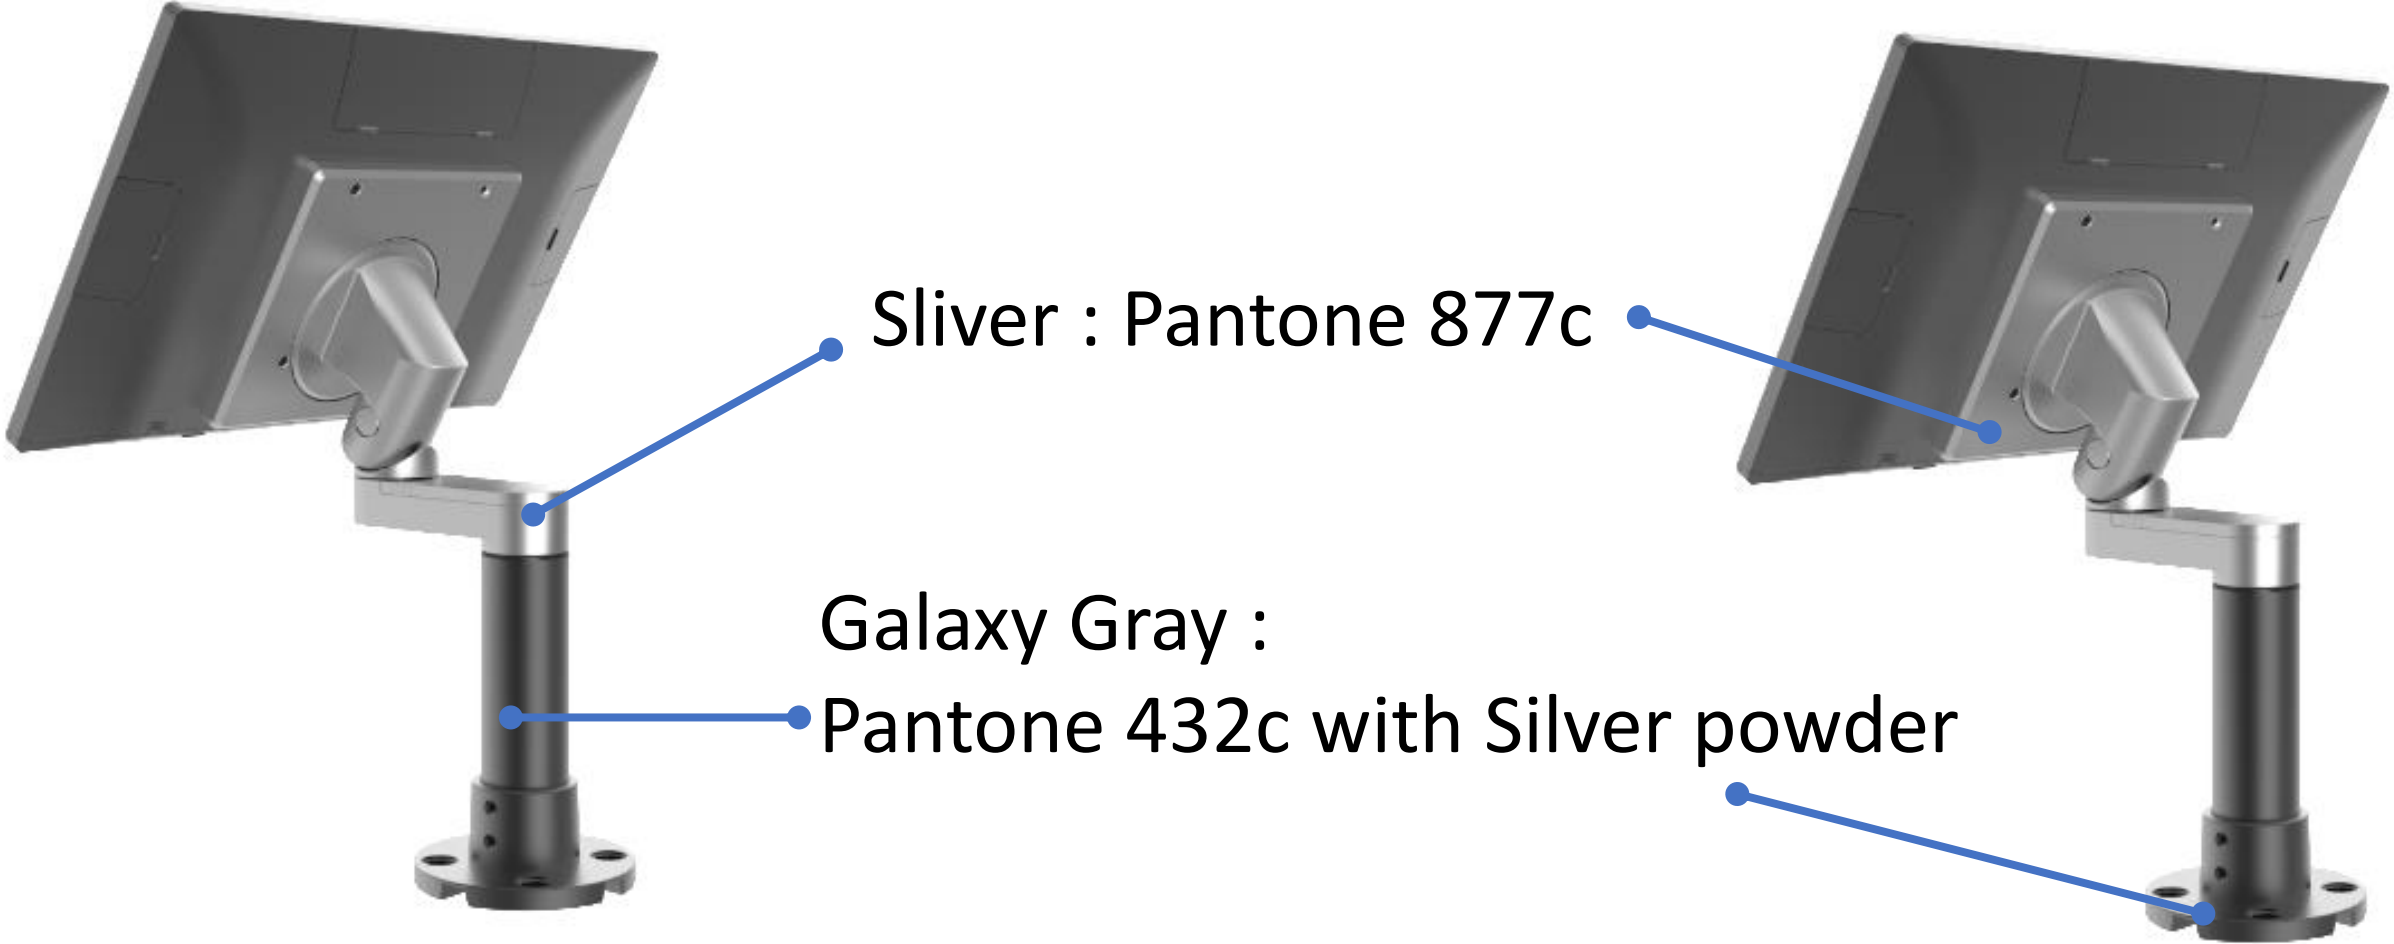

Desktop Mount design

Support for 7cm
Thickness Desktop

Peripherals cable management

Cable management for peripherals

Swivel angle 90° for left & right each side

Tile Angle 0~52°

Support for 15" & 15.6" screen
Support for 17" by limited condition
#Monitor tile cycle <3000 times

Support VESA 100 x 100

VESA Hook for
Easy installation design

Front view

Type C cable hiding

Support Portrait Screen

Color plan : Galaxy Gray and Sliver

Sliver : Pantone 877c

Galaxy Gray :