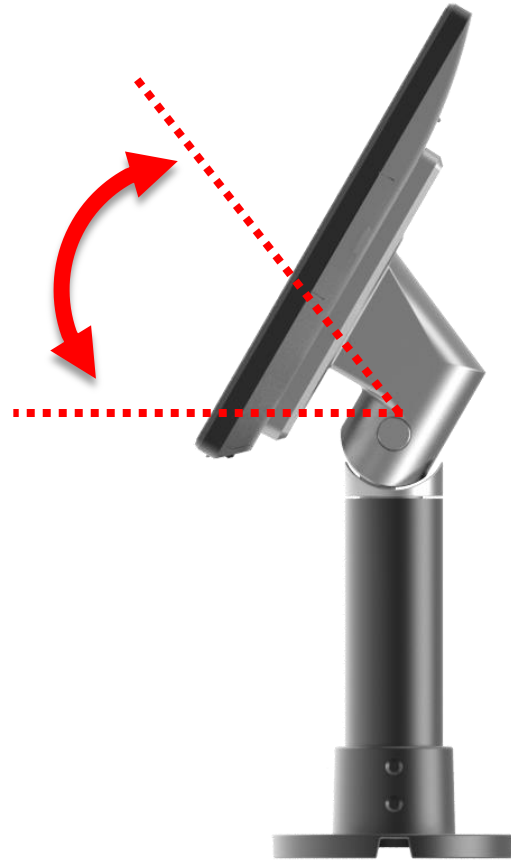

Flexible configuration

Xpole-S
S=Single-screen

Xpole-SA
SA=Single-screen+Arm

Xpole-DA
DA=Dual-screen+Single Arm

Xpole-DAA
DAA=Dual-screen+Dual-Arm(Arm+Arm)

Flexible Height choose

Peripherals

Support for Printer :

Desktop Mount design

Support for 7cm
Thickness Desktop

Peripherals cable management

Cable management for peripherals

Swivel angle 90° for left & right each side

Tile Angle 0~52°

Support for 15" & 15.6" screen
Support for 17" by limited condition
#Monitor tile cycle <3000 times

Support VESA 100 x 100

VESA Hook for
Easy installation design

Front view

Type C cable hiding

Support Portrait Screen

Color plan : Galaxy Gray and Sliver

Sliver : Pantone 877c

Galaxy Gray :