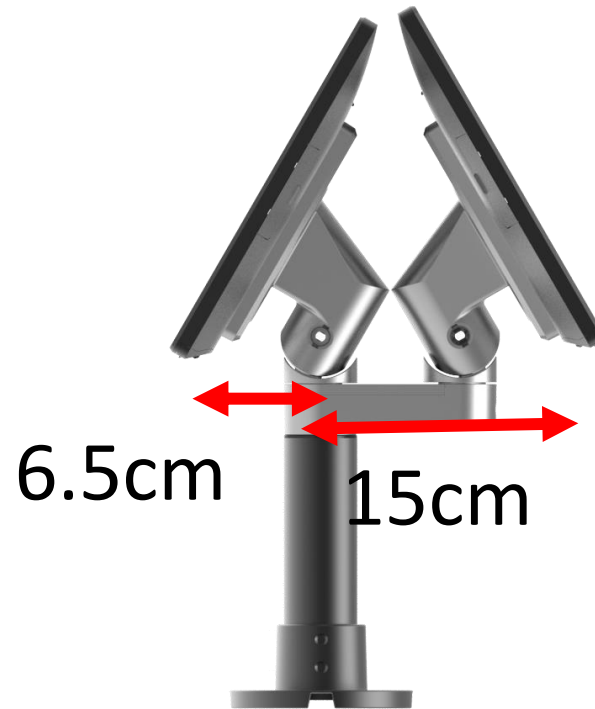

Flexible configuration

Xpole-S
S=Single-screen

Xpole-SA
SA=Single-screen+Arm

Xpole-DA
DA=Dual-screen+Single Arm

Xpole-DAA
DAA=Dual-screen+Dual-Arm(Arm+Arm)

Flexible Height choose

Peripherals

Support for Printer :