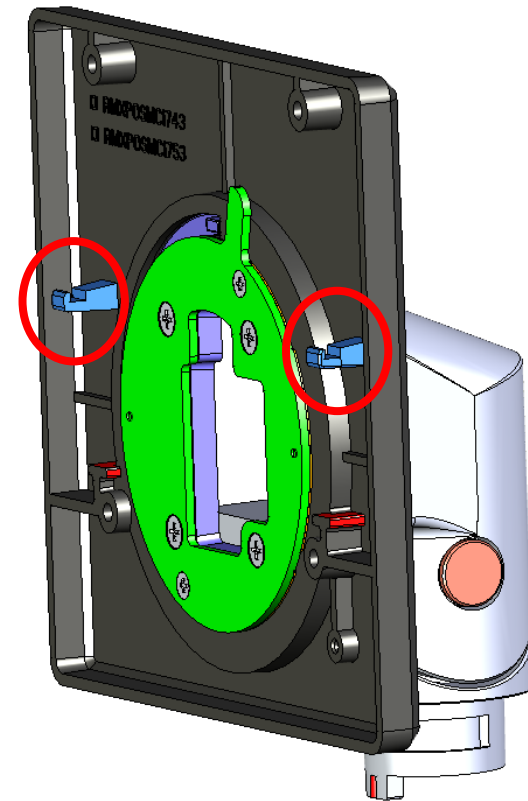

Desktop Mount design

Support for 7cm
Thickness Desktop

Peripherals cable management

Cable management for peripherals

Swivel angle 90° for left & right each side

Tile Angle 0~52°

Support for 15" & 15.6" screen
Support for 17" by limited condition
#Monitor tile cycle <3000 times

Support VESA 100 x 100

VESA Hook for
Easy installation design

Front view

Type C cable hiding

Support Portrait Screen

Color plan : Galaxy Gray and Sliver

Sliver : Pantone 877c

Galaxy Gray :