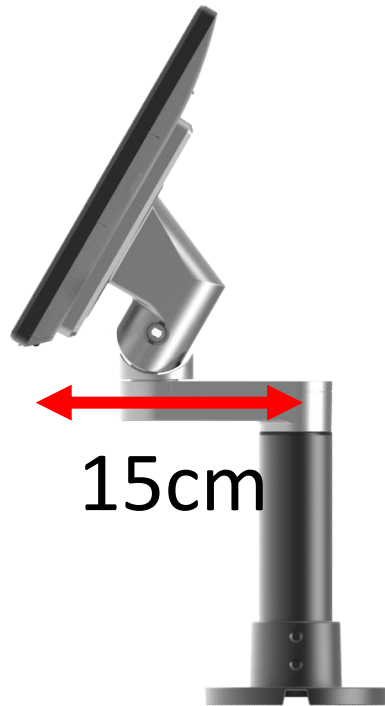

SA=Single-screen+Arm

Xpole-DA

DA=Dual-screen+Single Arm

Xpole-DAA

DAA=Dual-screen+Dual-Arm(Arm+Arm)

XPOLE family

Xpole-S
S=Single-screen

Xpole-SA
SA=Single-screen+Arm

Xpole-DA
DA=Dual-screen+Single Arm

Xpole-DAA
DAA=Dual-screen+Dual-Arm(Arm+Arm)

XPOLE family

Xpole-S
S=Single-screen

Xpole-SA
SA=Single-screen+Arm

Xpole-DA
DA=Dual-screen+Single Arm

Xpole-DAA
DAA=Dual-screen+Dual-Arm(Arm+Arm)

Flexible configuration

Xpole-S
S=Single-screen

Xpole-SA
SA=Single-screen+Arm

Xpole-DA
DA=Dual-screen+Single Arm

Xpole-DAA
DAA=Dual-screen+Dual-Arm(Arm+Arm)

Flexible Height choose

Peripherals

Support for Printer :