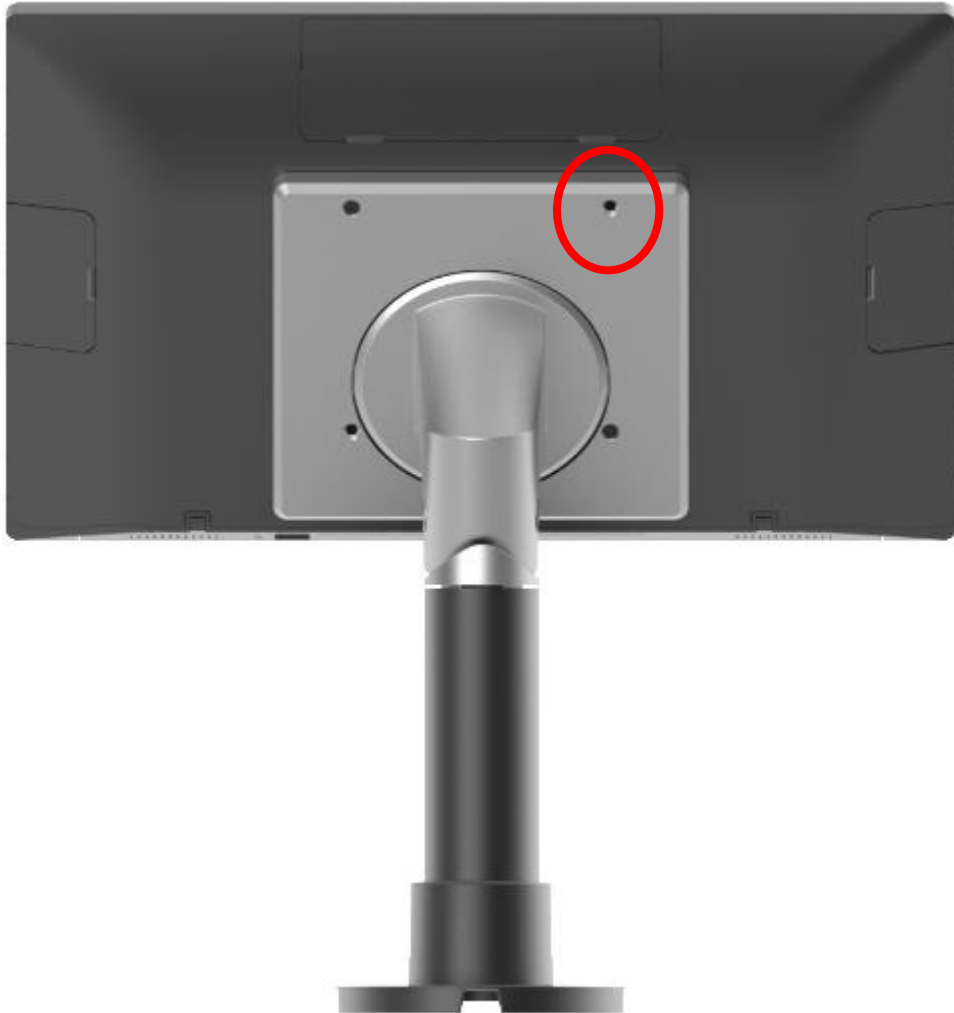

Desktop Mount design

Support for 7cm
Thickness Desktop

Peripherals cable management

Cable management for peripherals

Swivel angle 90° for left & right each side

Tile Angle 0~52°

Support for 15" & 15.6" screen
Support for 17" by limited condition
#Monitor tile cycle <3000 times

Support VESA 100 x 100

VESA Hook for
Easy installation design

Front view

Type C cable hiding

Support Portrait Screen

Color plan : Galaxy Gray and Sliver

Sliver : Pantone 877c

Galaxy Gray :