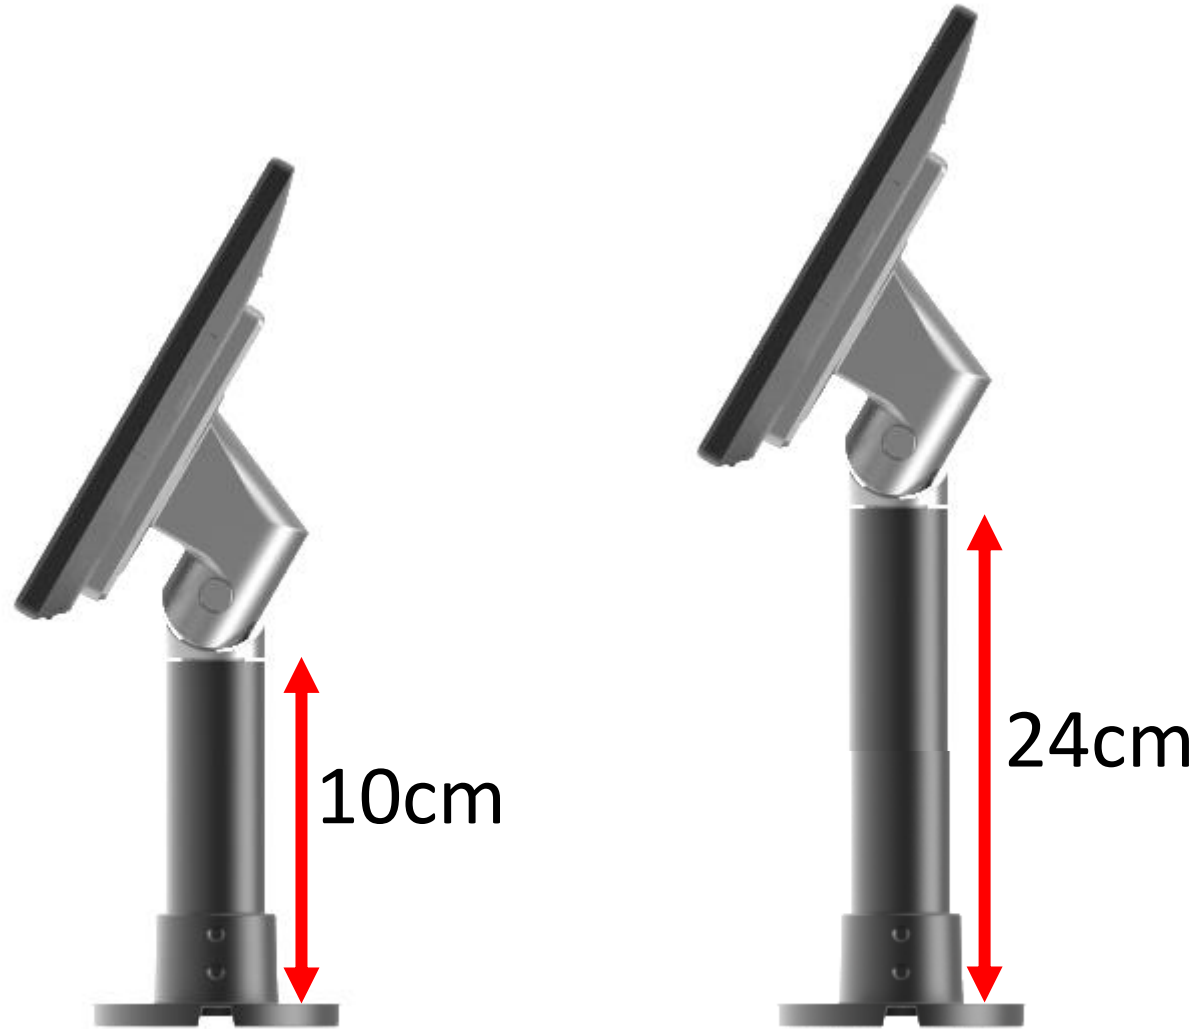

Flexible configuration

Xpole-S
S=Single-screen

Xpole-SA
SA=Single-screen+Arm

Xpole-DA
DA=Dual-screen+Single Arm

Xpole-DAA
DAA=Dual-screen+Dual-Arm(Arm+Arm)

Flexible Height choose

Peripherals

Support for Printer :

Desktop Mount design

Support for 7cm
Thickness Desktop

Peripherals cable management

Cable management for peripherals

Swivel angle 90° for left & right each side

Tile Angle 0~52°

Support for 15" & 15.6" screen
Support for 17" by limited condition
#Monitor tile cycle <3000 times