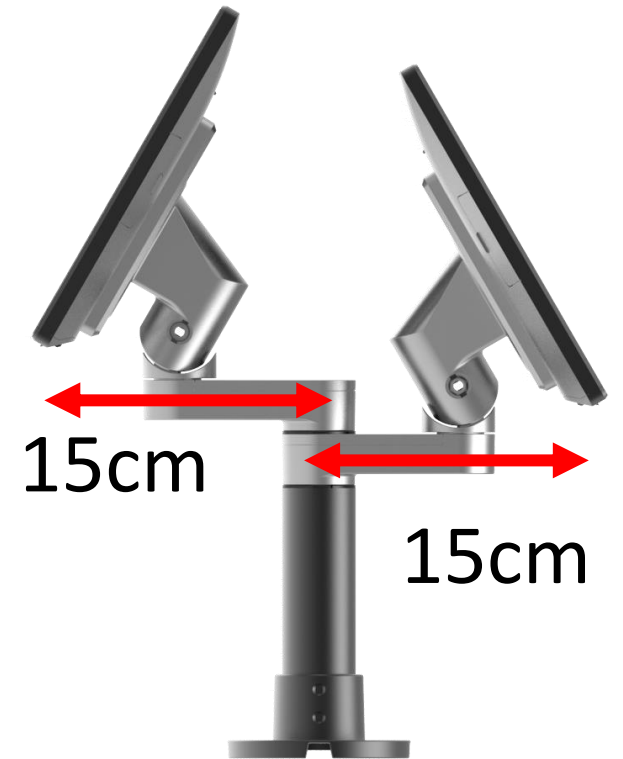

Flexible configuration

Xpole-S
S=Single-screen

Xpole-SA
SA=Single-screen+Arm

Xpole-DA
DA=Dual-screen+Single Arm

Xpole-DAA
DAA=Dual-screen+Dual-Arm(Arm+Arm)

Flexible Height choose

Peripherals

Support for Printer :

Desktop Mount design

Support for 7cm
Thickness Desktop

Peripherals cable management

Cable management for peripherals

Swivel angle 90° for left & right each side

Tile Angle 0~52°

Support for 15" & 15.6" screen
Support for 17" by limited condition
#Monitor tile cycle <3000 times