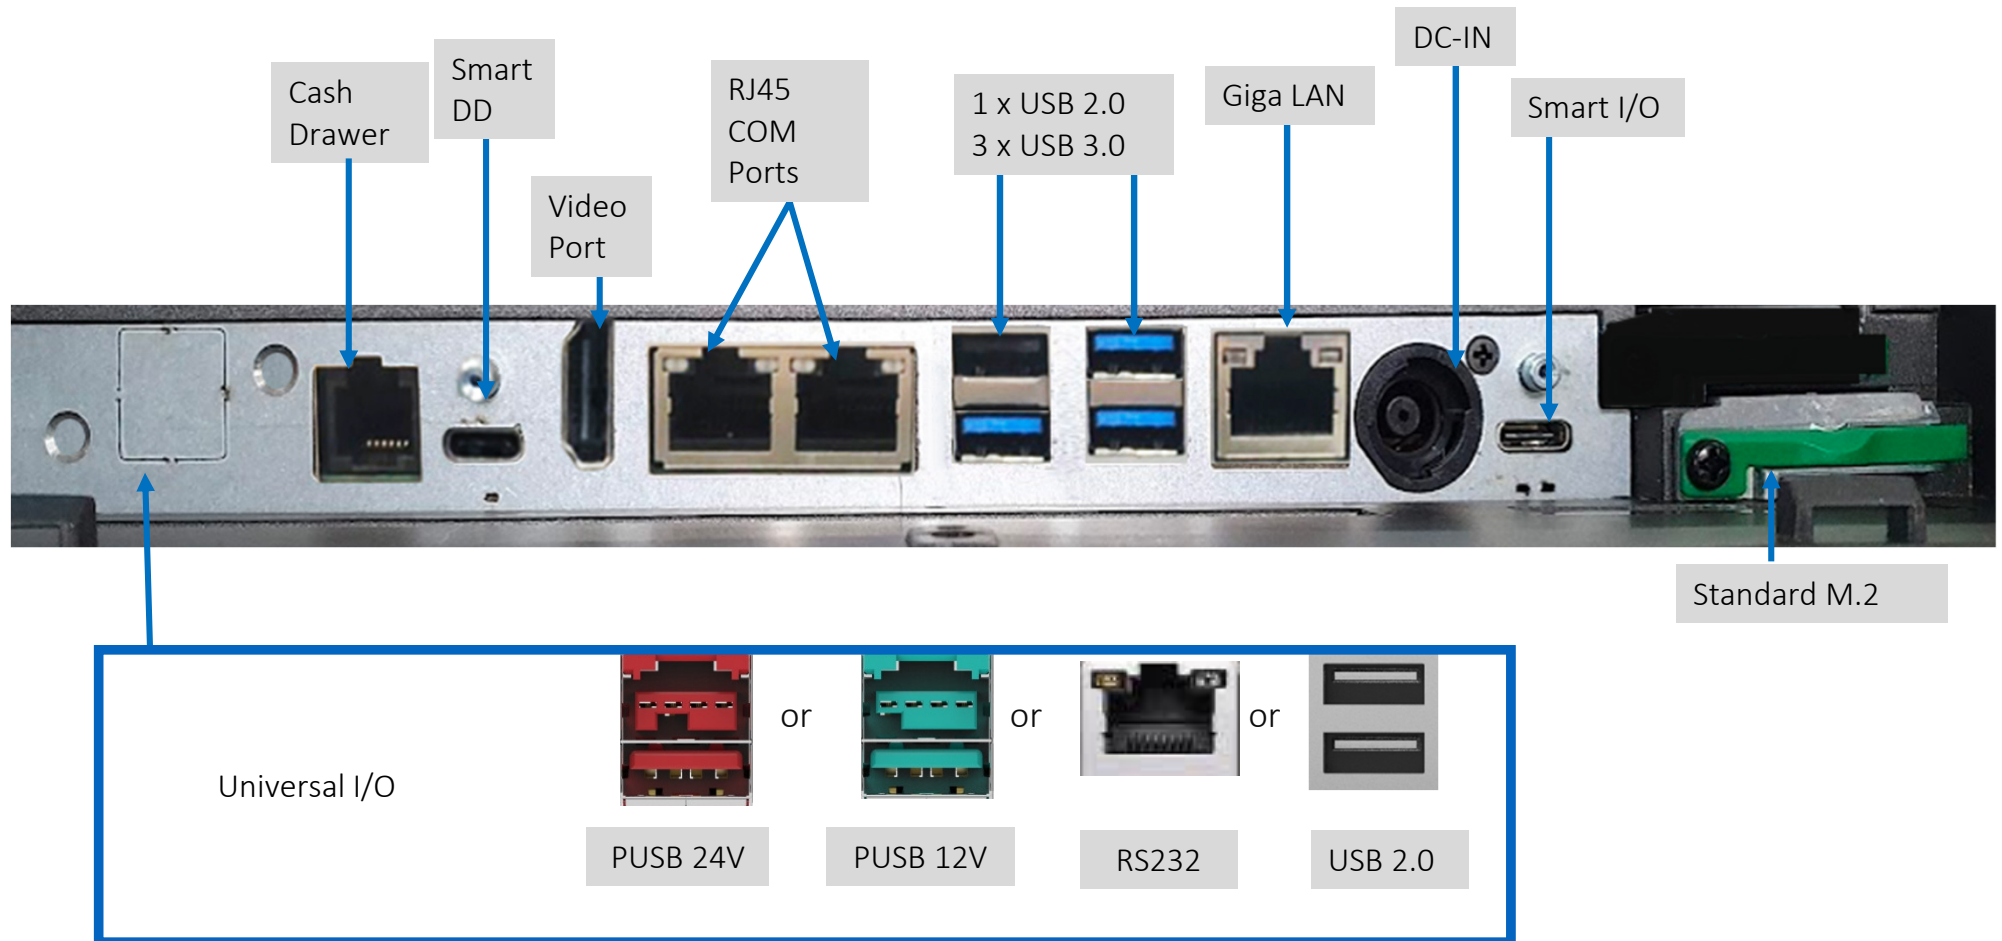

Single Hinge =
Hinge #1
D.I.Y. installation by
customer

15.6" PP-9745
Widescreen

LED Indicator
Blue = System On
Red = System Off

Power Button

Speaker

Speaker

Color Plan

Ambient Light Sensor

FEC

Der Umgebungslichtsensor kann die Hintergrundbeleuchtung des Panels an die Umgebungshelligkeit anpassen. Einstellung im BIOS.

	PP-9745	PP-9745W
Processor	Alder Lake –S Up to i5	Alder Lake –S Up to i5
Chipset	Intel i3/i5-12100 / H610	Intel i3/i5-12100 / H610
Screen Size	15"	15.6"
Aspect Ratio	4 : 3	16 : 9
Resolution	1024 x 768	1920 x 1080
Touch	P-Cap	P-Cap
Brightness	350 nits / LED	300 nits / LED
Memory	DDR4 (1 x SODIMM Socket) Up to 32GB	
Storage	M.2 x 1 PCIe Gen III 2280 (Default) Tray	
OS Support	Windows 10 Enterprise Windows 11 Enterprise Linux by Request	
Speaker	2W x 2	
Power adapter	90W or 130W	
TPM2.0	Hardware TPM	

I/O Interface

1

Smart I/O port to DB9 (RS232) Male Port

2

Smart I/O port to DC-out 12V

3

Smart I/O port to PUSB12V

4

Smart I/O port to
USB 2.0 Type B
Male and DC-out
24V (3pin)

5

Smart I/O port to
USB 2.0 Type B
Male and DC-out
12V

Peripherals

Add-on Devices

- MSR
- Fingerprint Reader
- RFID
- iButton
- MSR & RFID 2 in 1