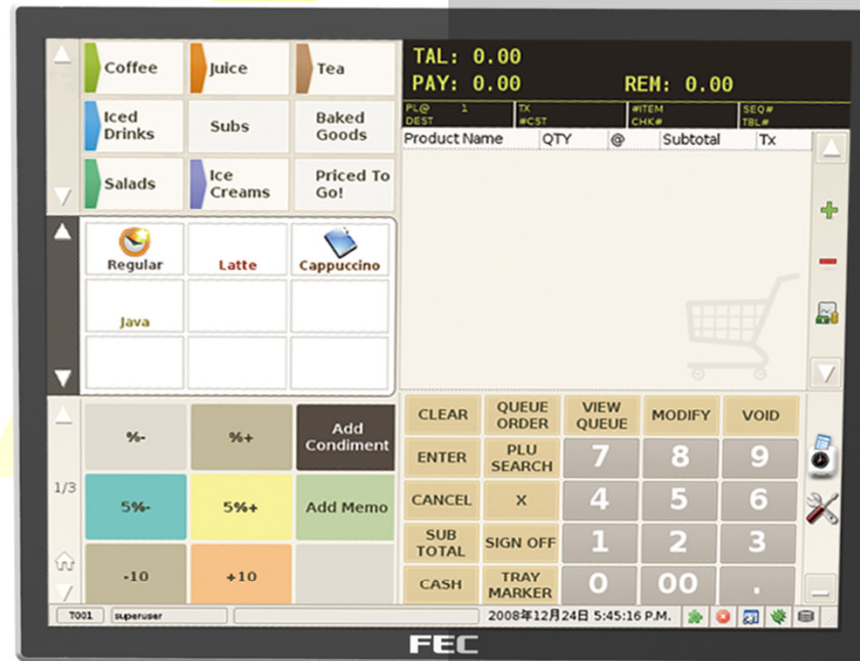

PP-9745 & PP-9745W

15.0" PP-9745
Format 4:3

Speaker

Speaker

LED Indicator
Blue = System On
Red = System Off

Power Button

Choose Dual Hinge or Single Hinge

Dual Hinge =
Hinge #1 + Hinge #2

Single Hinge =
Hinge #1
D.I.Y. installation by
customer

15.6" PP-9745
Widescreen

LED Indicator
Blue = System On
Red = System Off

Power Button

Speaker

Speaker

Color Plan

Ambient Light Sensor

FEC

Der Umgebungslichtsensor kann die Hintergrundbeleuchtung des Panels an die Umgebungshelligkeit anpassen. Einstellung im BIOS.

	PP-9745	PP-9745W
Processor	Alder Lake –S Up to i5	Alder Lake –S Up to i5
Chipset	Intel i3/i5-12100 / H610	Intel i3/i5-12100 / H610
Screen Size	15"	15.6"
Aspect Ratio	4 : 3	16 : 9
Resolution	1024 x 768	1920 x 1080
Touch	P-Cap	P-Cap
Brightness	350 nits / LED	300 nits / LED
Memory	DDR4 (1 x SODIMM Socket) Up to 32GB	
Storage	M.2 x 1 PCIe Gen III 2280 (Default) Tray	
OS Support	Windows 10 Enterprise Windows 11 Enterprise Linux by Request	
Speaker	2W x 2	
Power adapter	90W or 130W	
TPM2.0	Hardware TPM	