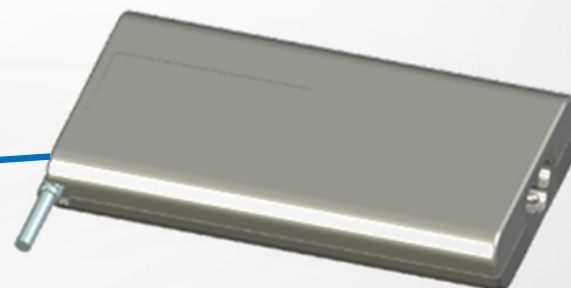

Wallmount kit
Type I
Mounting Kit
VESA 100 x 100

Wallmount kit
Type II
Mounting Kit
VESA 100 x 100

Option: power adaptor can be held underneath the stand

90W or 130W Power Adaptor

Competitors

	FEC	Wincor	HP	NCR	Posiflex
					
Model	PP-9745 PP-9745W	BEETLE A1050 BEETLE A1150	ELITEPOS 2	CX7	RT-6105 RT-6106
CPU	i3-12100TE i5-12500TE	Celeron 4305UE Core i3-8145UE Core i5-8365UE	Celeron 3965U i3 - 7100U i5 - 7300U	G4900T i3-8100T i5-8500T	Core i3-8145UE Core i5-8365UE
Memory	32G	32G	32G	32G	32G
Storage	SSD	SSD	SSD	SSD	SSD
Display Sizes	15" 15.6"	15" 15.6"	14"	15.6" 18.5"	15" 15.6"
Add-on Devices	MSR/FP/iButton/RFID/ D/ 2 IN 1	MSR/FP/iButton/RFID/ 2 IN 1	MSR/FP/iButton/RFID/ 2 IN 1/Printer	MSR/FP/iButton/RFID/ 2 IN 1	MSR/FP/iButton/RFID/ 2 IN 1/UPS
Customer Display	LCM	N/A	LCM	LCM	VFD
2 nd Display	10,"15", 15.6"	10"	N/A	7",10"	10",15"
Mounting	VESA 100	VESA 100	VESA 100	VESA 100	VESA 100