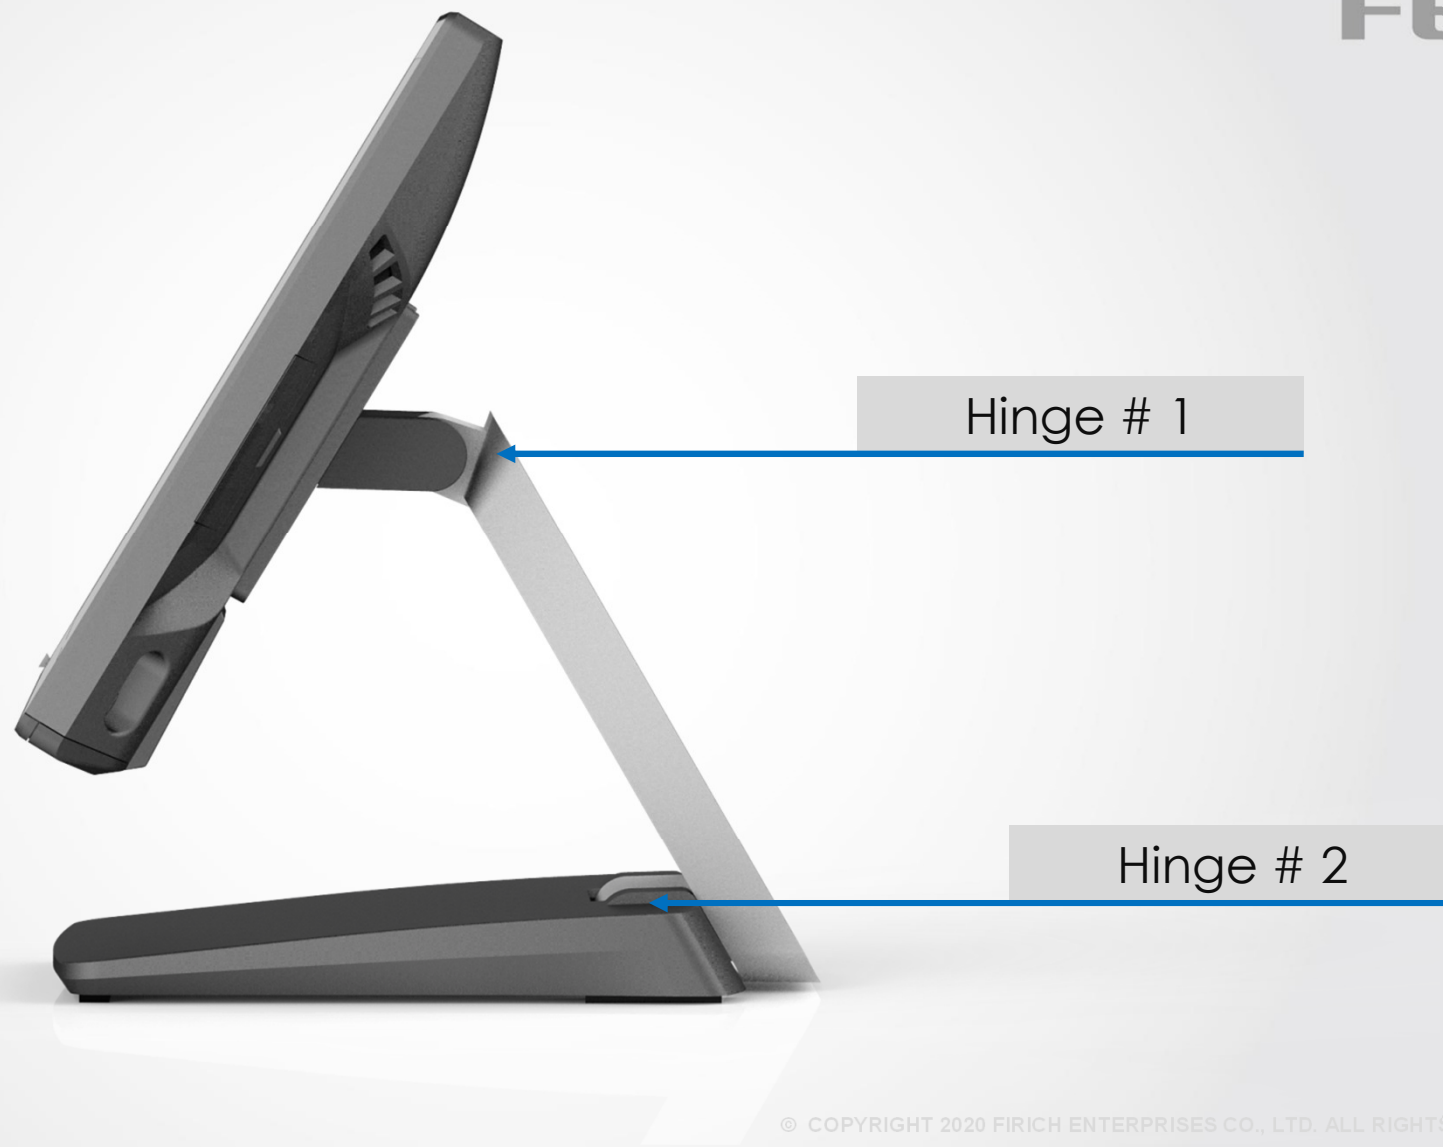

PP-9745 & PP-9745W

15.0" PP-9745
Format 4:3

Speaker

Speaker

LED Indicator
Blue = System On
Red = System Off

Power Button

Choose Dual Hinge or Single Hinge

Dual Hinge =
Hinge #1 + Hinge #2

Single Hinge =
Hinge #1
D.I.Y. installation by
customer

15.6" PP-9745
Widescreen

LED Indicator
Blue = System On
Red = System Off

Power Button

Speaker

Speaker

Color Plan

Ambient Light Sensor

FEC

Der Umgebungslichtsensor kann die Hintergrundbeleuchtung des Panels an die Umgebungshelligkeit anpassen. Einstellung im BIOS.

	PP-9745	PP-9745W
Processor	Alder Lake –S Up to i5	Alder Lake –S Up to i5
Chipset	Intel i3/i5-12100 / H610	Intel i3/i5-12100 / H610
Screen Size	15"	15.6"
Aspect Ratio	4 : 3	16 : 9
Resolution	1024 x 768	1920 x 1080
Touch	P-Cap	P-Cap
Brightness	350 nits / LED	300 nits / LED
Memory	DDR4 (1 x SODIMM Socket) Up to 32GB	
Storage	M.2 x 1 PCIe Gen III 2280 (Default) Tray	
OS Support	Windows 10 Enterprise Windows 11 Enterprise Linux by Request	
Speaker	2W x 2	
Power adapter	90W or 130W	
TPM2.0	Hardware TPM	

Smart I/O port to
USB 2.0 Type B
Male and DC-out
24V (3pin)

5

Smart I/O port to
USB 2.0 Type B
Male and DC-out
12V

Peripherals

Add-on Devices

- MSR
- Fingerprint Reader
- RFID
- iButton
- MSR & RFID 2 in 1