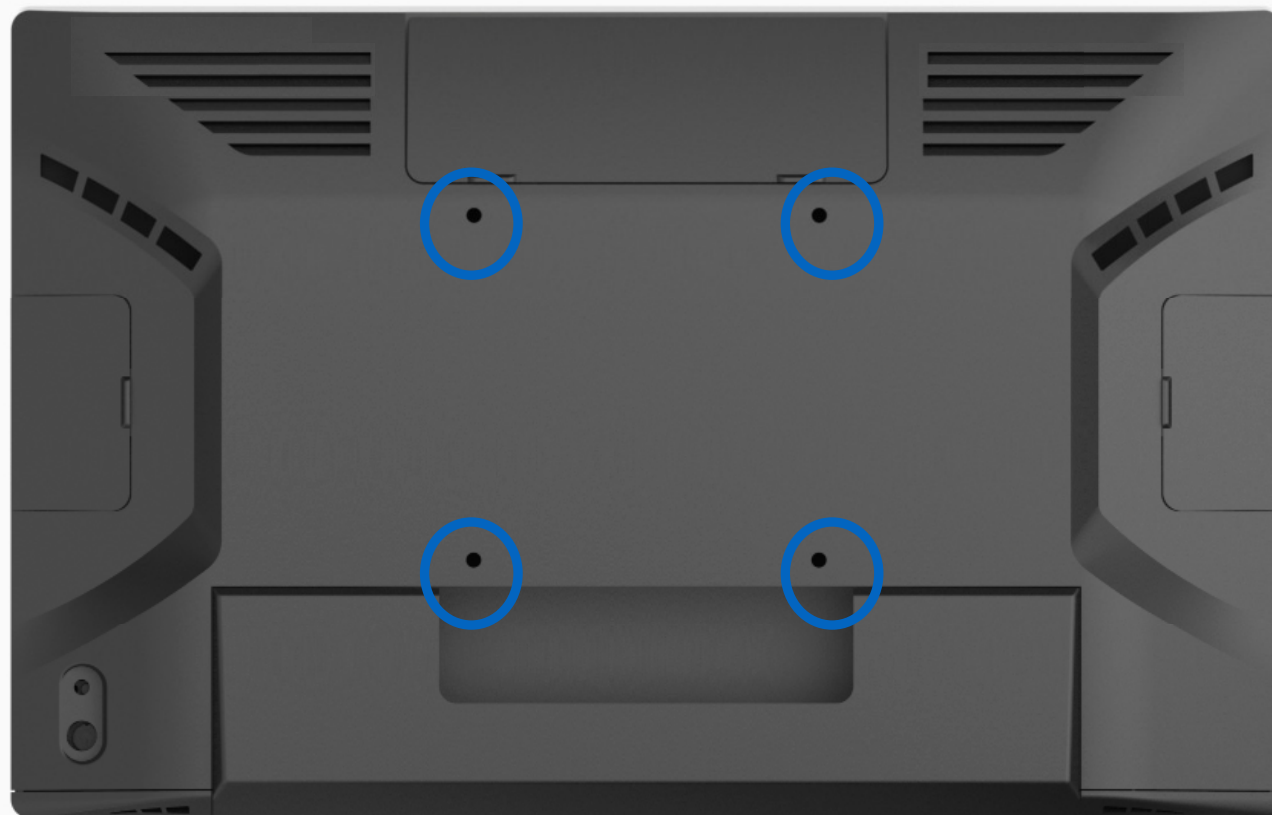

2nd Displays

Smart DD Board:

XM-3015

XM-3015W

Pole Type

2nd Displays

Smart DD Board:
XM-3015
XM-3015W

Mounting

Wallmount kit
Type I
Mounting Kit
VESA 100 x 100

Wallmount kit
Type II
Mounting Kit
VESA 100 x 100

Option: power adaptor can be held underneath the stand

90W or 130W Power Adaptor

Competitors

	FEC	Wincor	HP	NCR	Posiflex
					
Model	PP-9745 PP-9745W	BEETLE A1050 BEETLE A1150	ELITEPOS 2	CX7	RT-6105 RT-6106
CPU	i3-12100TE i5-12500TE	Celeron 4305UE Core i3-8145UE Core i5-8365UE	Celeron 3965U i3 - 7100U i5 - 7300U	G4900T i3-8100T i5-8500T	Core i3-8145UE Core i5-8365UE
Memory	32G	32G	32G	32G	32G
Storage	SSD	SSD	SSD	SSD	SSD
Display Sizes	15" 15.6"	15" 15.6"	14"	15.6" 18.5"	15" 15.6"
Add-on Devices	MSR/FP/iButton/RFID/ D/ 2 IN 1	MSR/FP/iButton/RFID/ 2 IN 1	MSR/FP/iButton/RFID/ 2 IN 1/Printer	MSR/FP/iButton/RFID/ 2 IN 1	MSR/FP/iButton/RFID/ 2 IN 1/UPS
Customer Display	LCM	N/A	LCM	LCM	VFD
2 nd Display	10,"15", 15.6"	10"	N/A	7",10"	10",15"
Mounting	VESA 100	VESA 100	VESA 100	VESA 100	VESA 100