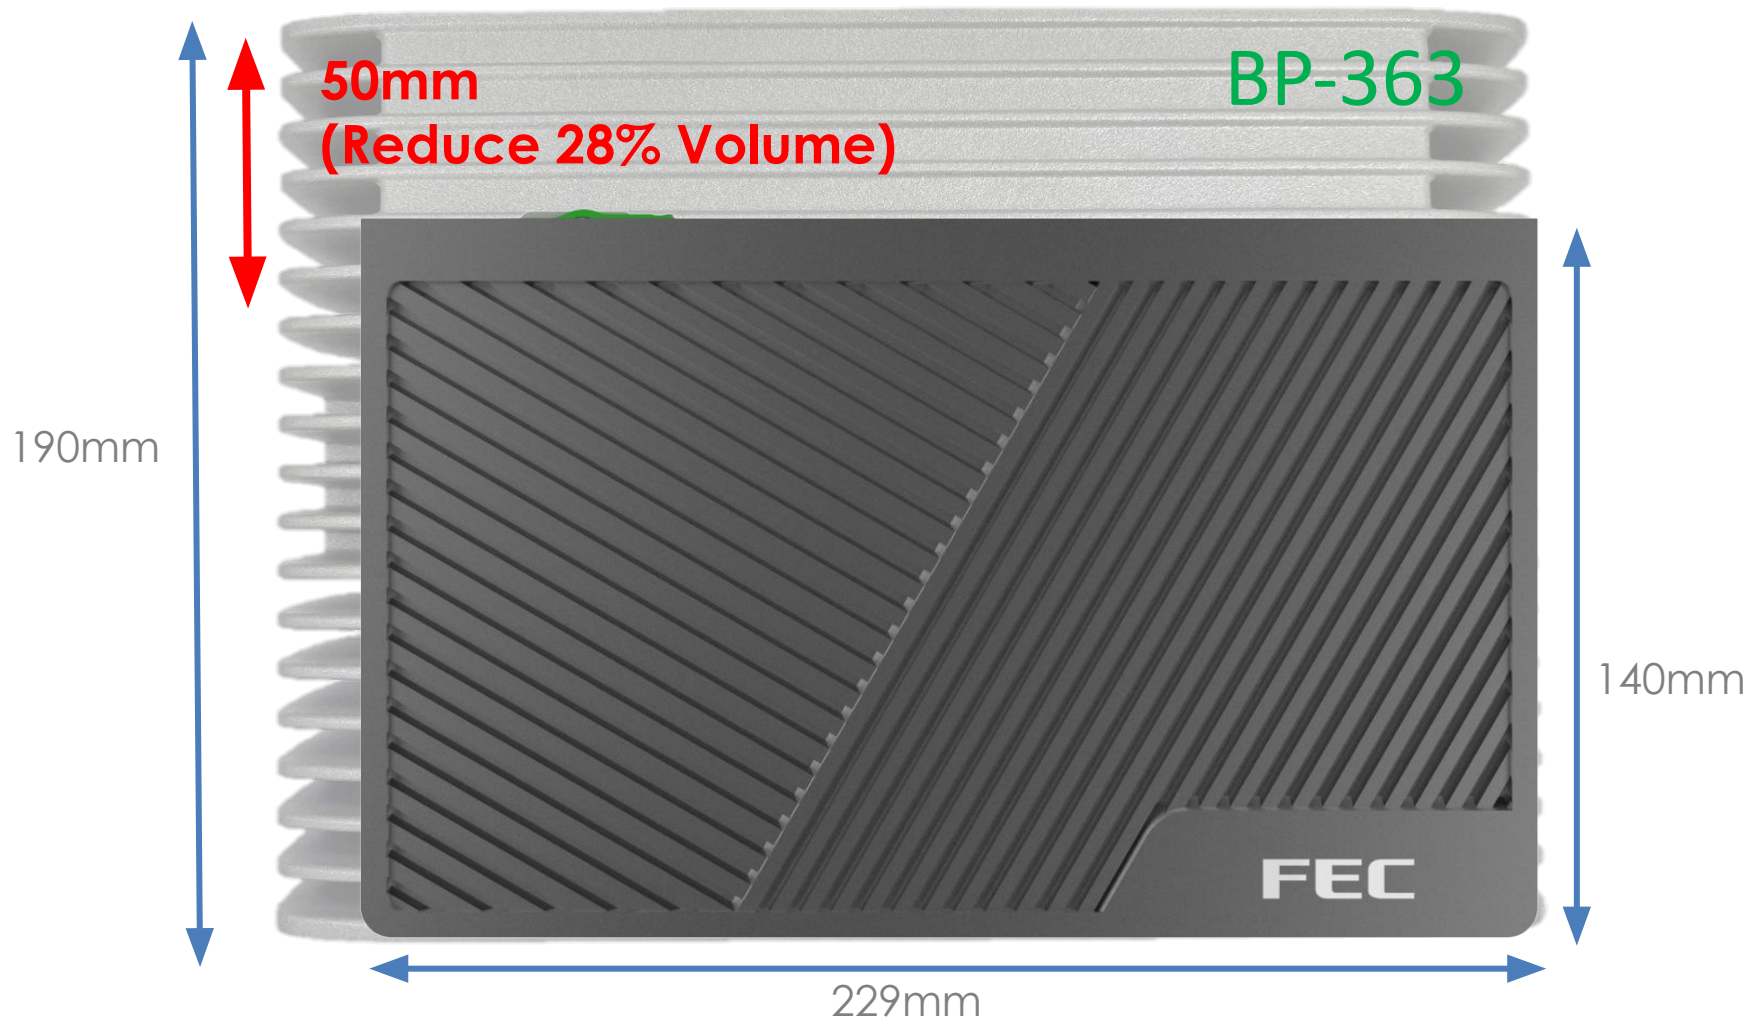

# Outline Dimension

# Compact and Small Footprint

DL (Dual Layer)

SL (Single Layer)

Single  
Layer

32mm

Dual  
Layer

59mm