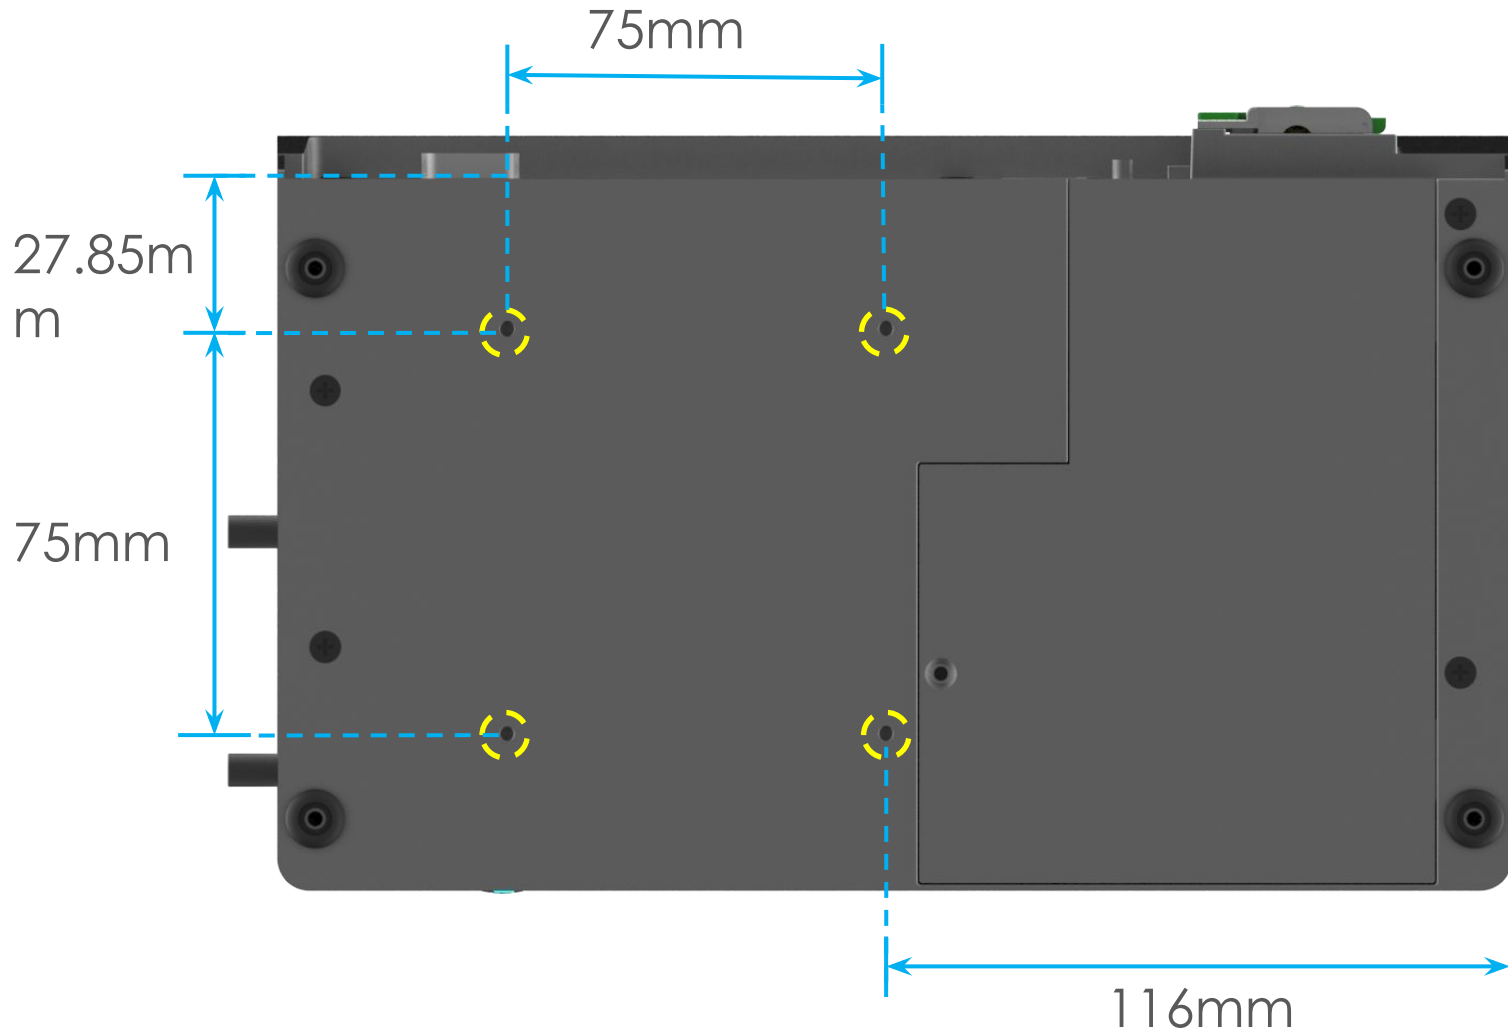

XC-373 DL – VESA location on bottom cover