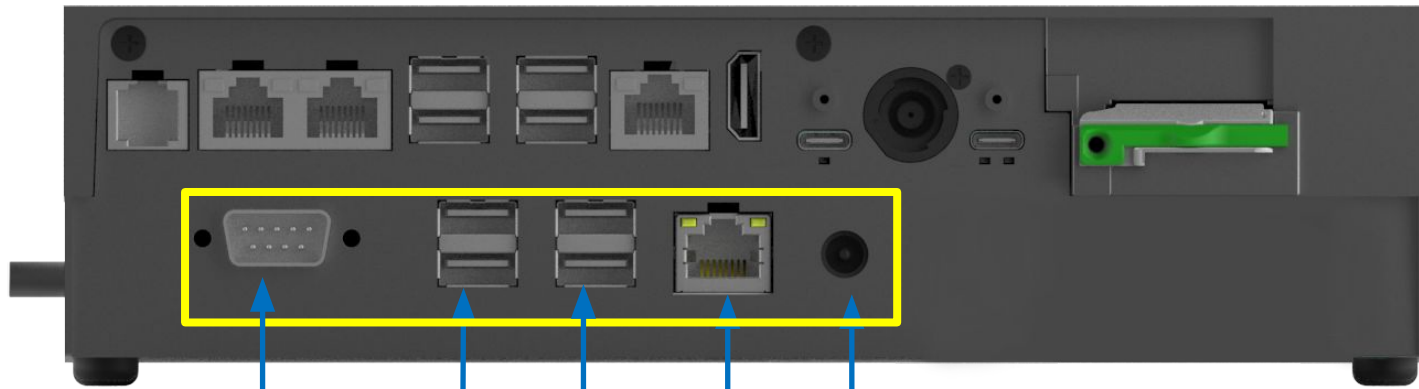

XC-373 DL 2nd IO-1

DB9 COM Ports x 1

USB Type A x 4

12V DC-Out x 1

RJ45 COM Ports x 1