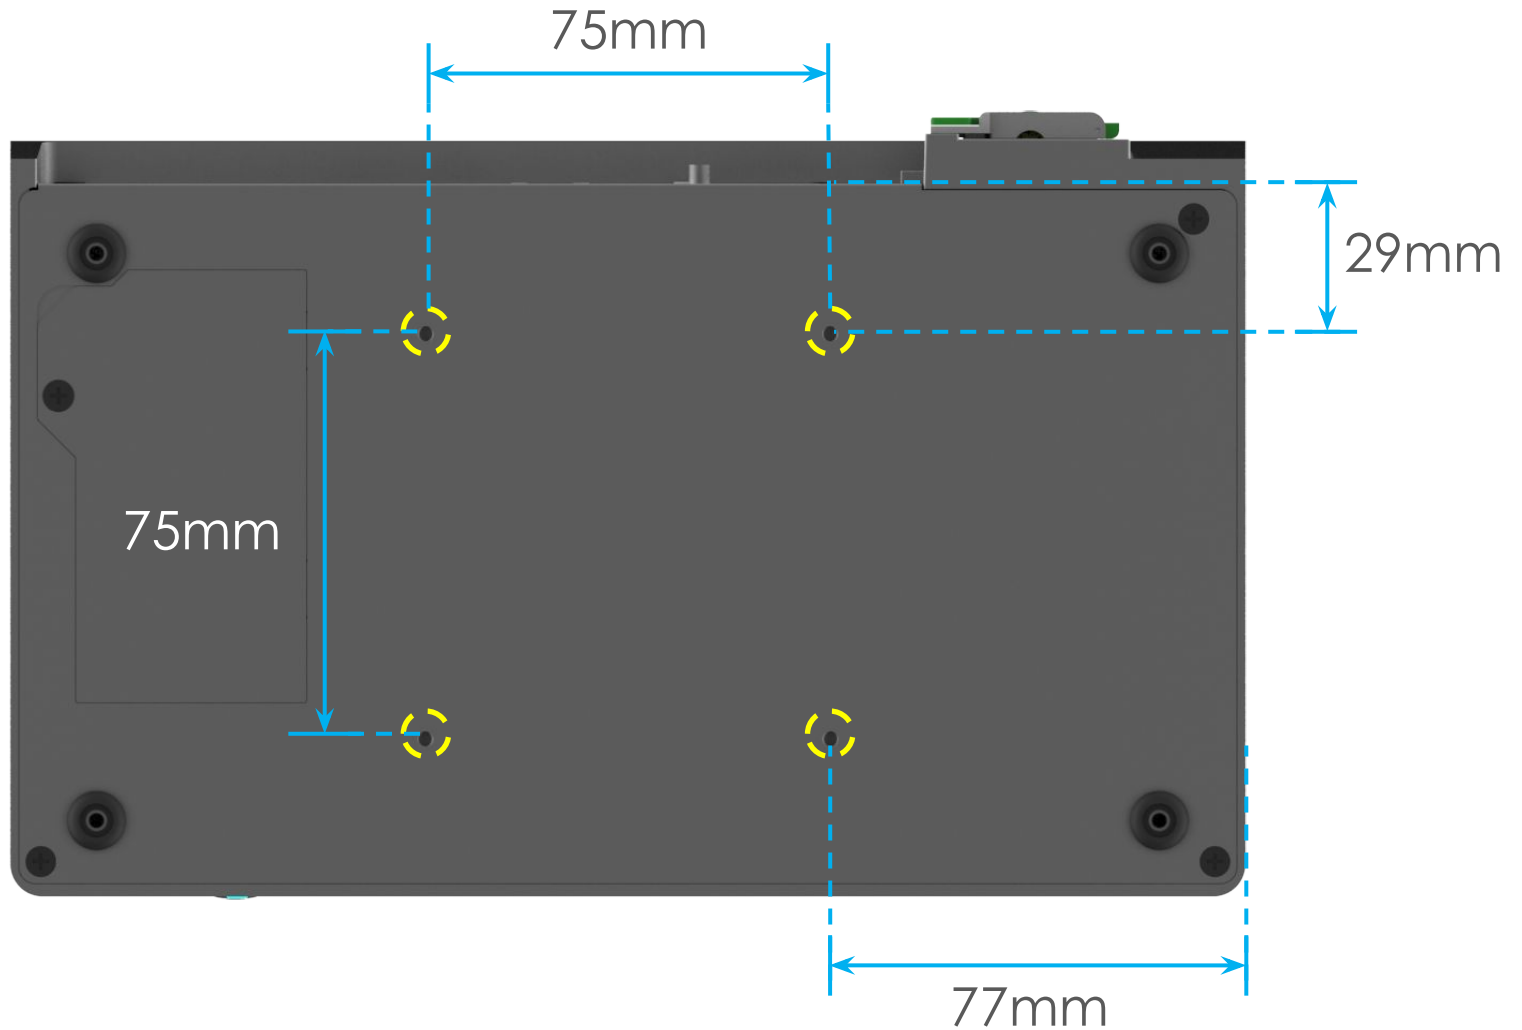

XC-373 SL – VESA location on bottom cover