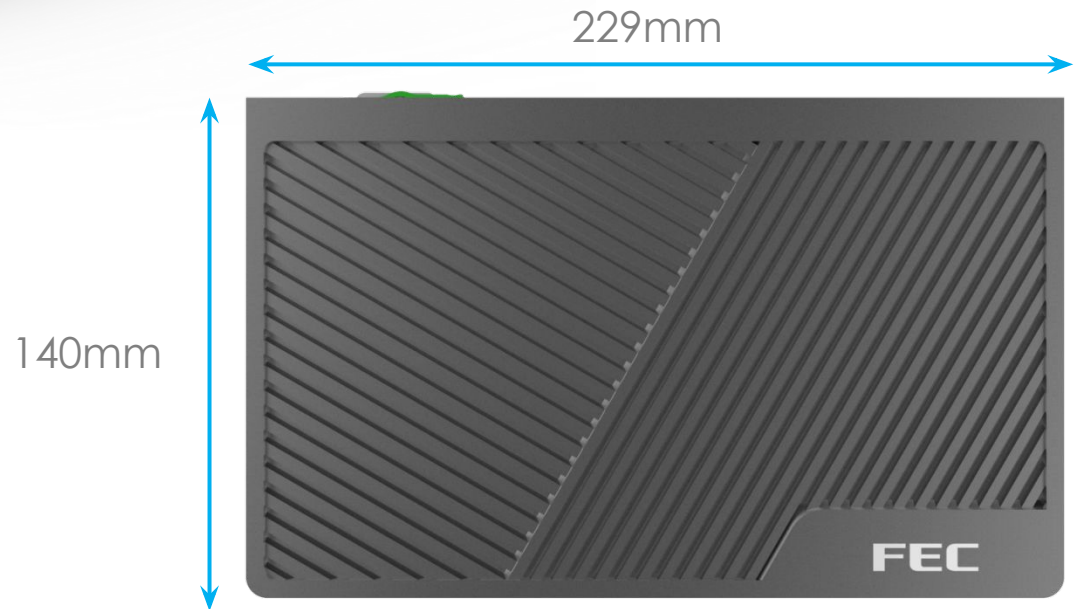

# Outline Dimension

# Compact and Small Footprint

DL (Dual Layer)

SL (Single Layer)

Single  
Layer

32mm

Dual  
Layer

59mm