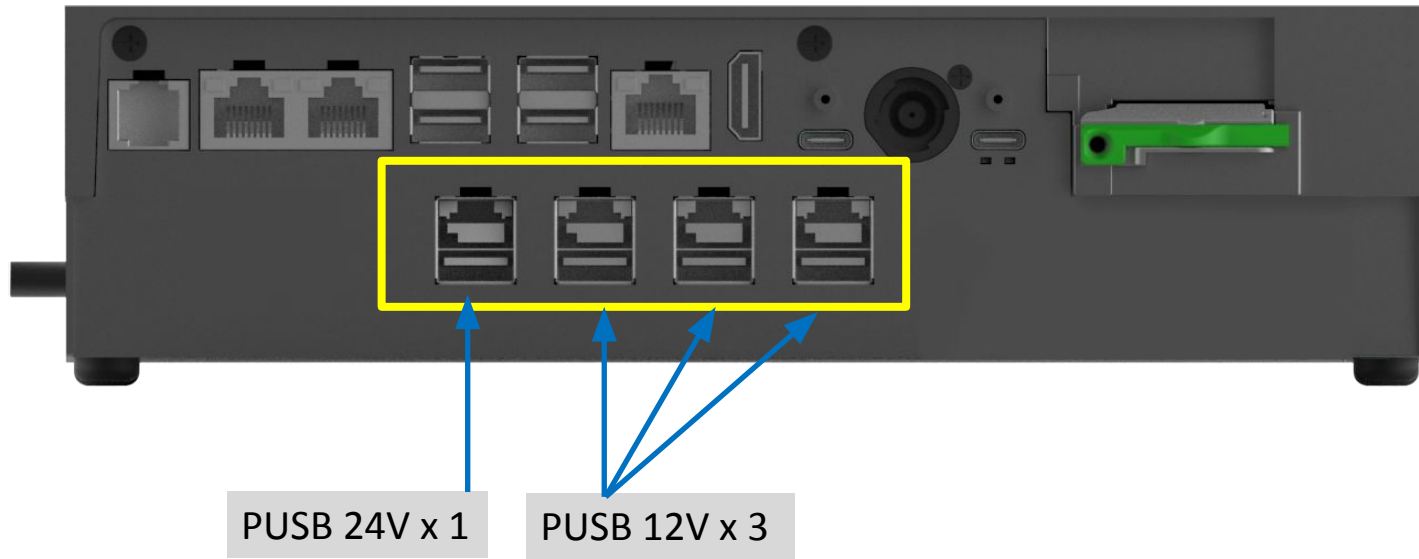

# XC-373 DL 2<sup>nd</sup> IO-1

DB9 COM Ports x 1

USB Type A x 4

12V DC-Out x 1

RJ45 COM Ports x 1

XC-373 DL 2<sup>nd</sup> IO-2

Adaptor integrated (Dual Layer available)