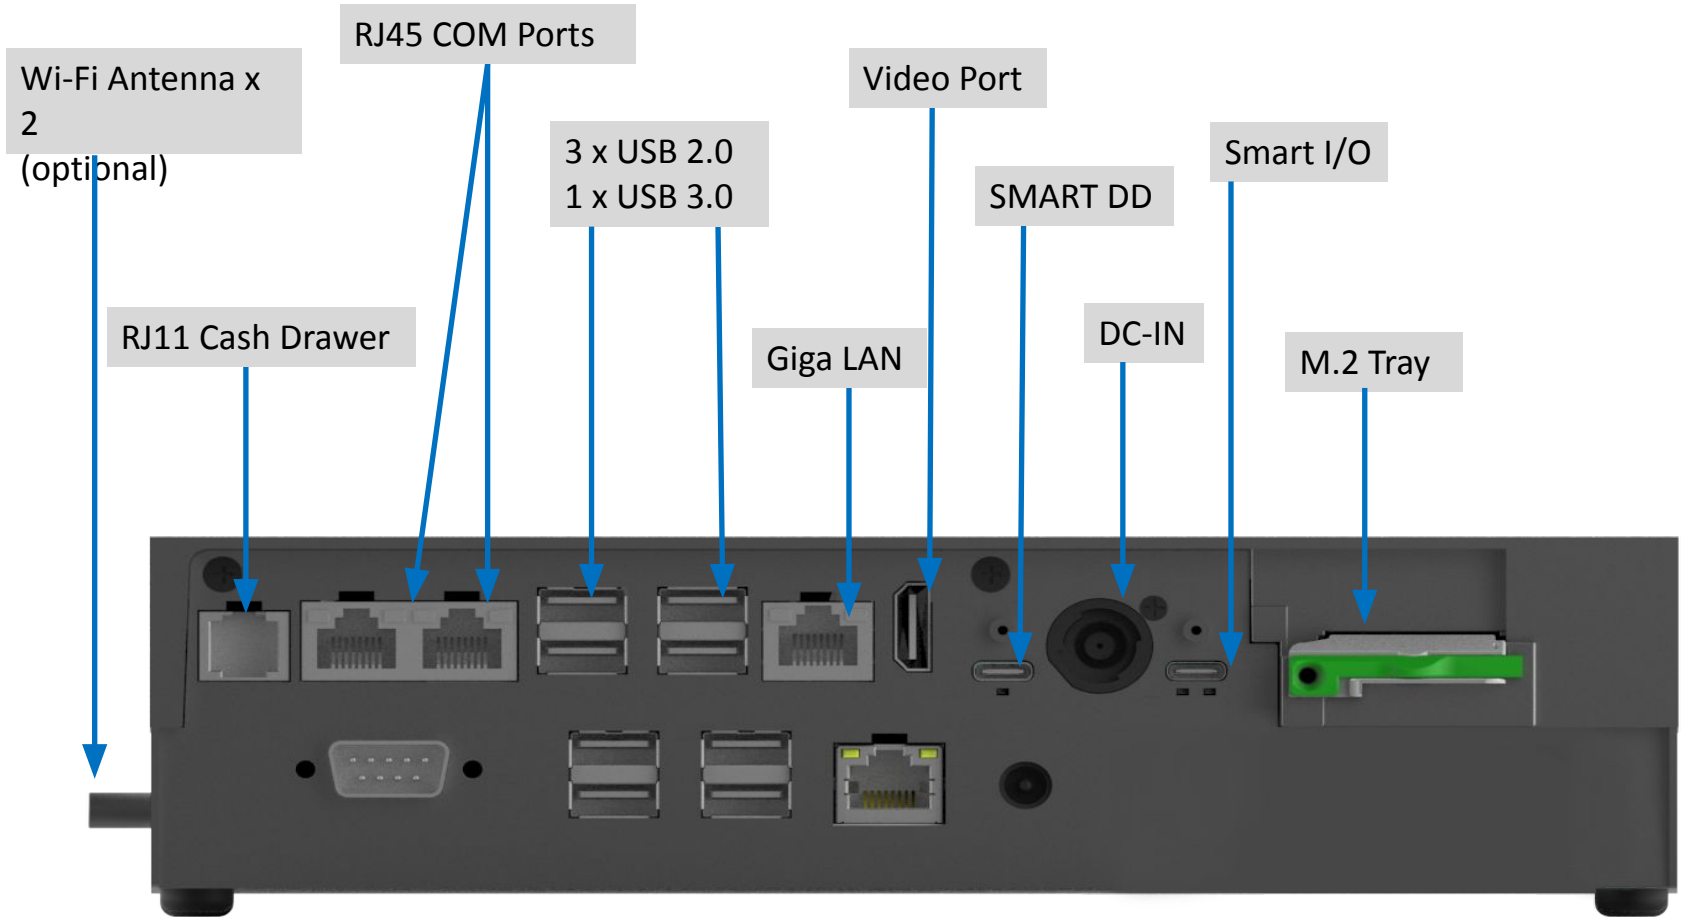

I/O placement

XC-373 DL (Dual Layer) For POS/KIOSK