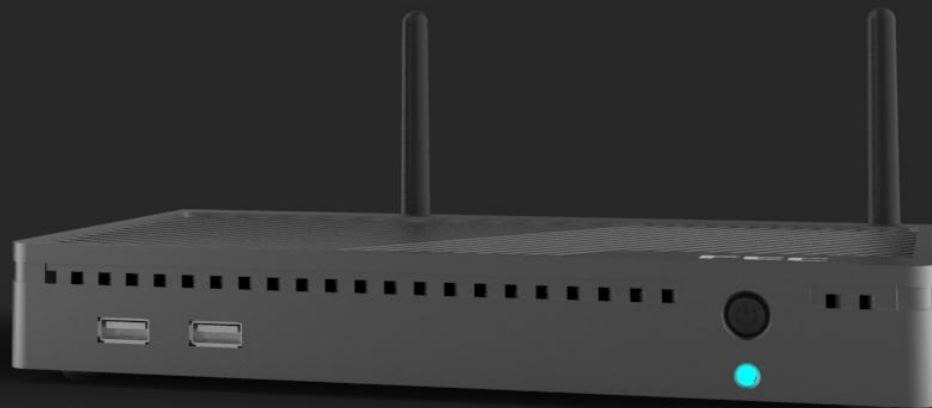

**FEC**

---

ELEVATE YOUR BUSINESS

XC-373

20230515

# Color Plan

Galaxy Grey