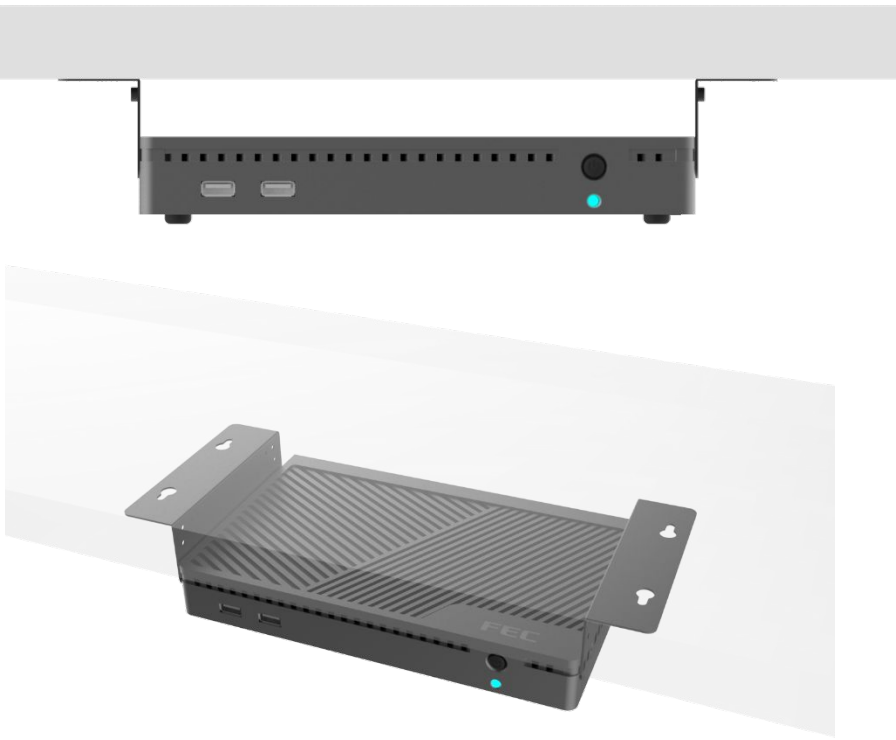

Desk-Mounting