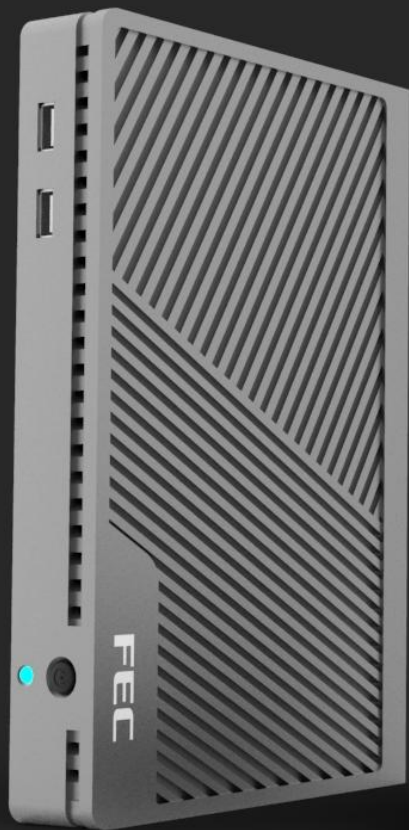

**FEC**

---

ELEVATE YOUR BUSINESS

XC-373

20230515

# Color Plan

Galaxy Grey