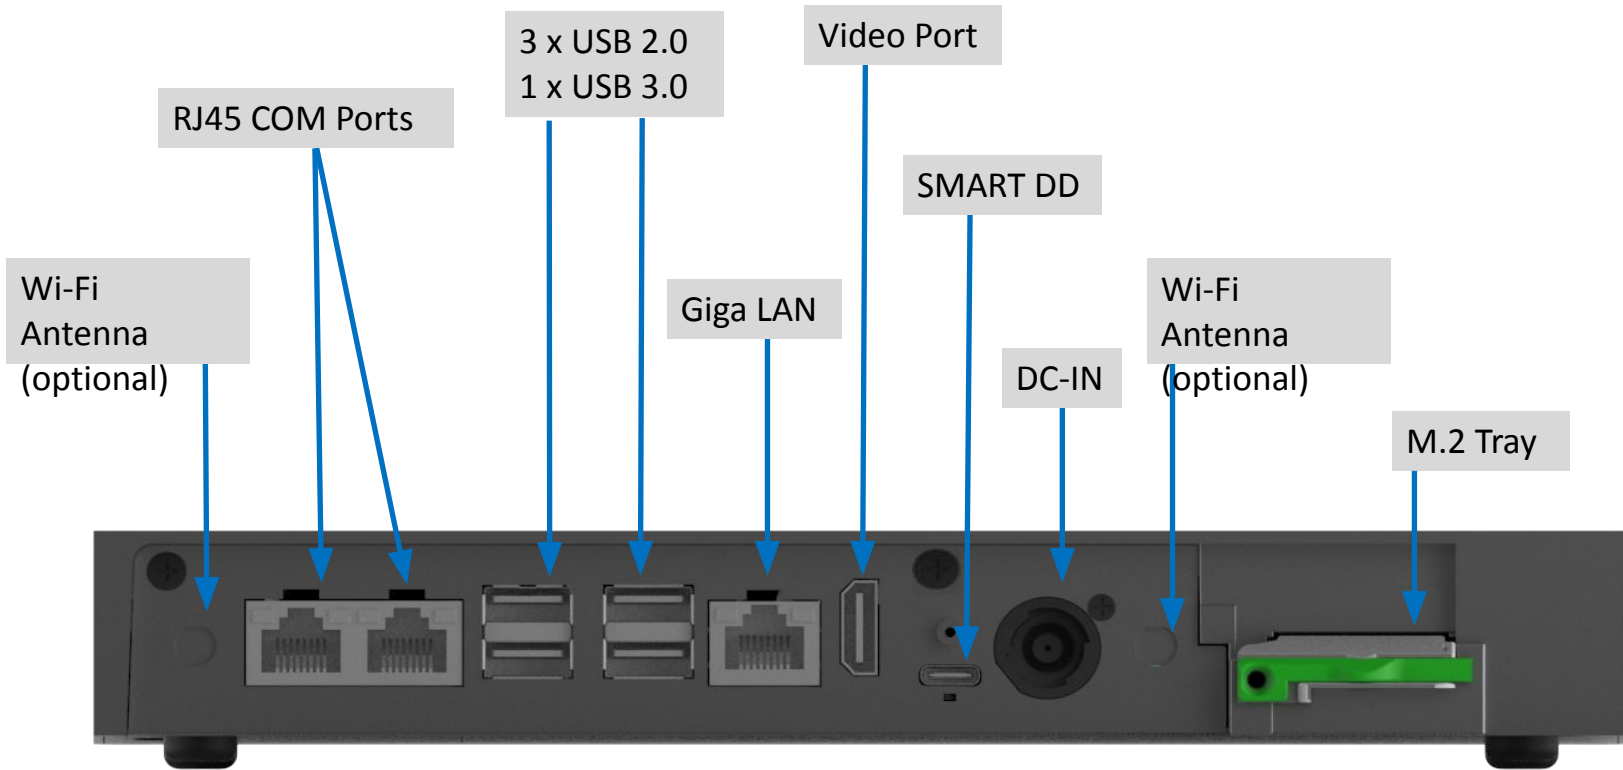

I/O placement

XC-373 SL (Single Layer) For Edge Server/Data Server