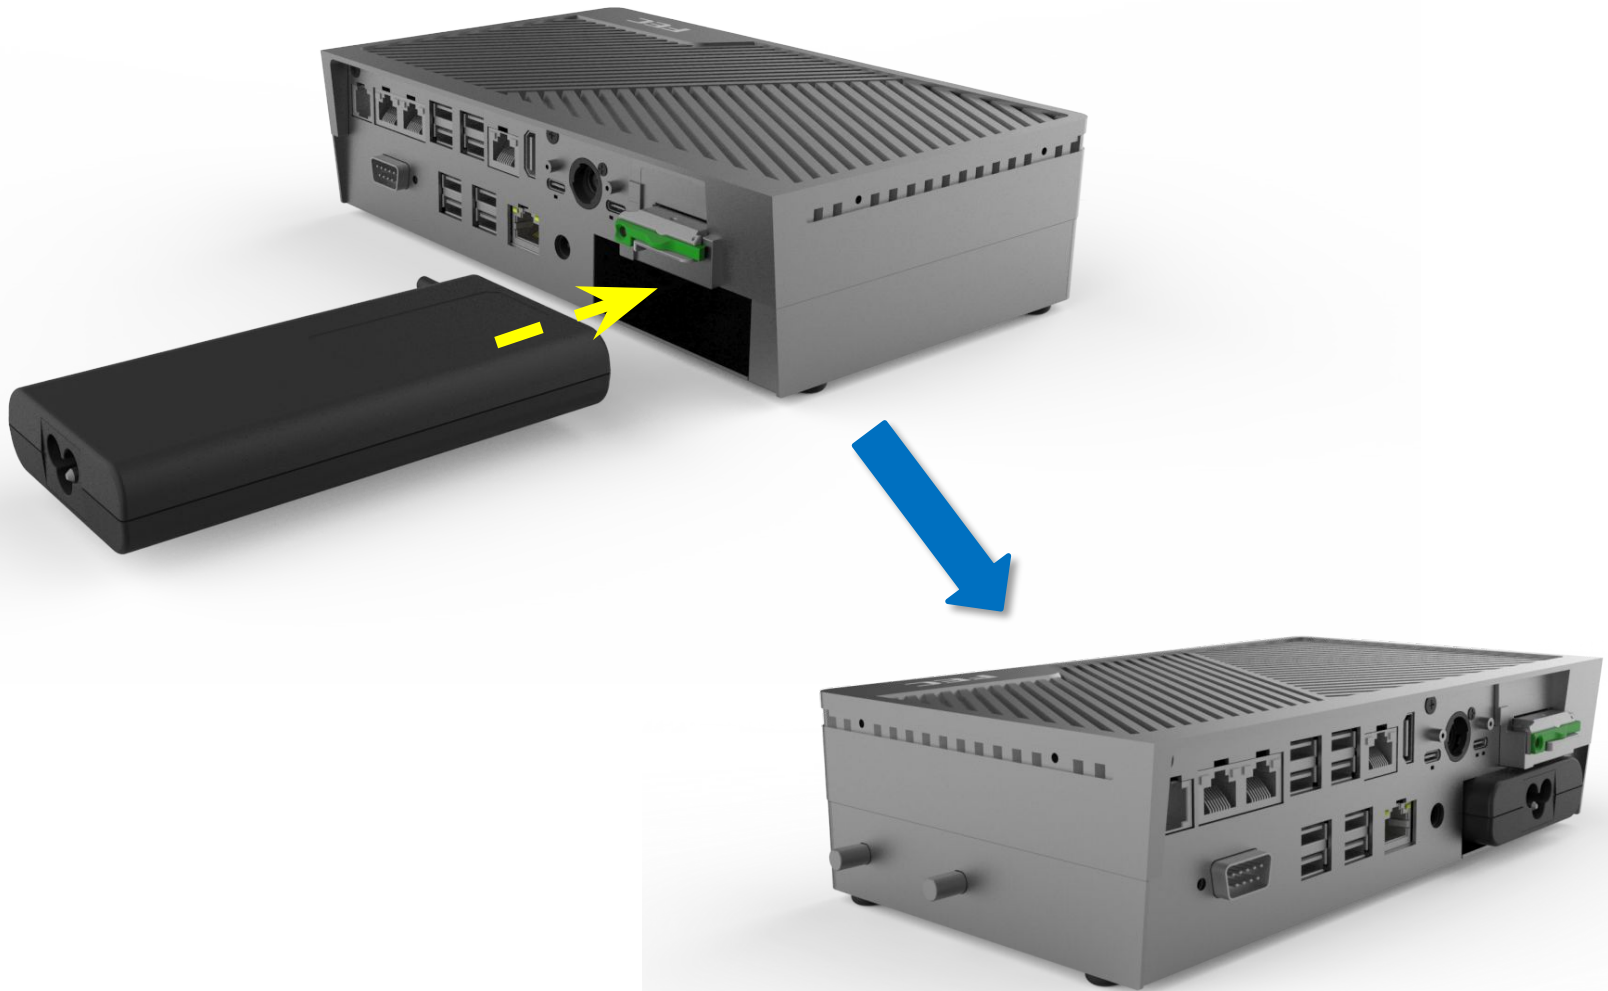

Adaptor integrated (Dual Layer available)