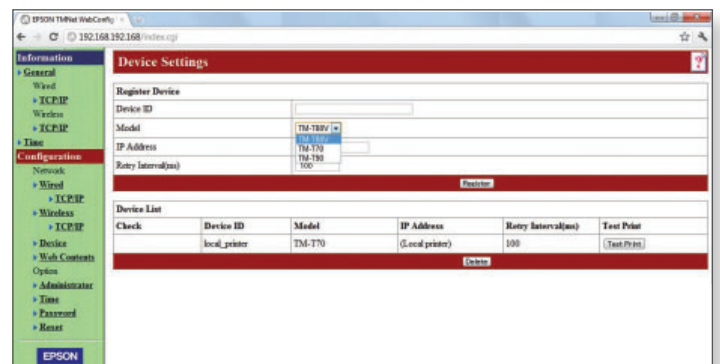

A new dimension in business systems

Direct communication with web browsers

TM-T88V-i and TM-T70-i can communicate directly with web browsers. They work with all major web browsers which support HTML 5 (such as Internet Explorer 9.0, Firefox 3.5.9, Google Chrome 7.0, Safari 5.0, and Android standard browser 2.2).

ePOS-Print

Enable the TM-T88V-i and TM-T70-i to understand the XML command from the web application.

Peripheral control

The TM-T88V-i and TM-T70-i can control additional Epson TM printers (e.g. for applications like order entry or kitchen printer) and cash drawers.

Easy configuration

TM-T88V-i and TM-T70-i come with the TMNet WebConfig, which allows smooth and easy configuration. No print driver is required, allowing high productivity for the store or restaurant.

Easy maintenance

No PC is required to operate the TM-T88V-i and TM-T70-i.

With the Epson TMNet WebConfig tool, the printers are easily set-up.

SPECIFICATION

MTBF	180,000 hours
Type	Direct thermal receipt printers with embedded intelligence
Interfaces	USB, LAN (wired or wireless)
Additional devices controlled by TM-i	Epson TM Printers with wired or wireless interface, cash drawer

Better Products for a Better Future

Windows is a registered trademark of Microsoft Corporation in the United States and other countries. Google Chrome is a trademark of Google Inc. Safari is a trademark of Apple Inc., registered in the U.S. and other countries. Android is a trademark of Google Inc. Use of this trademark is subject to Google Permissions.

For further information please contact your local Epson office or visit www.epson-europe.com

Trademarks and registered trademarks are the property of Seiko Epson Corporation or their respective owners. Product information is subject to change without prior notice.