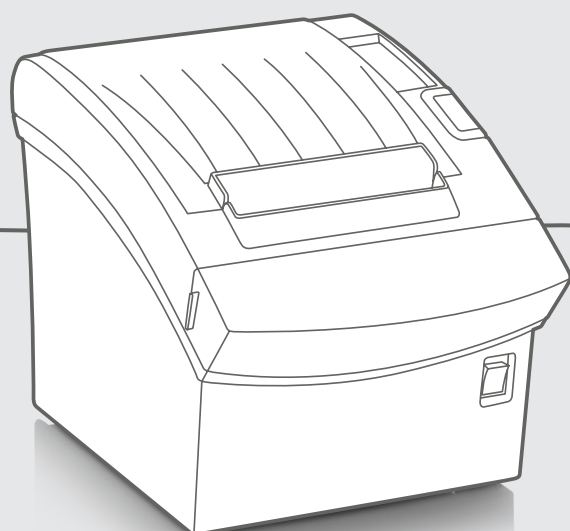

SRP-350V

3-inch Thermal POS Printer

Retail

Restaurants
& Bars

Quick Service
Restaurant

Coffee

Reliable Steady Seller

300
mm/sec

Powerful Printing Performance

- Fast printing speeds up to 300 mm/sec
- Paper saving mode, reducing the length of a receipt up to 25%
- Part of the world-class SRP-350 line
- Energy Star certified

BLUE4EST®

- Built-in USB
- Optional Serial, Parallel or Ethernet

BIXOLON
a Better Solution for your Business™

SRP-350V

3-inch Thermal POS Printer

Specifications

Print Characteristics

Print Method

Direct Thermal