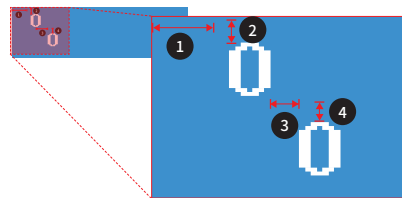

BCD-3000

Mini Customer Display

Retail

Banking

Customer Service Center

Healthcare

Ideal for mPOS Display

① Horizontal ② Vertical ③ Font space ④ line space

00000 00000	Center Alignment
00000 00000	Left Alignment
00000 00000	Right Alignment

Made for iPod iPhone iPad

Ultra-Compact

- Approximately 287% smaller than a standard customer display
- Multiple cable paths for user convenience

User-Friendly Performance

- Flexible character alignment on display (Horizontal, vertical, font space and line space)
- Adjust alignment (Center, left and right)
- Enhanced by mono LCD with variable brightness
- 250% advanced reliability as compared BCD-1000/1100
- Simple download and display image by utility
- Angle adjustable from 0 to 35°

iOS SDK

Exterior

Body Color

Ivory / Black

Rotation Angle

Vertical: 35°

Overall Dimension

130 x 110.3 x 68.5