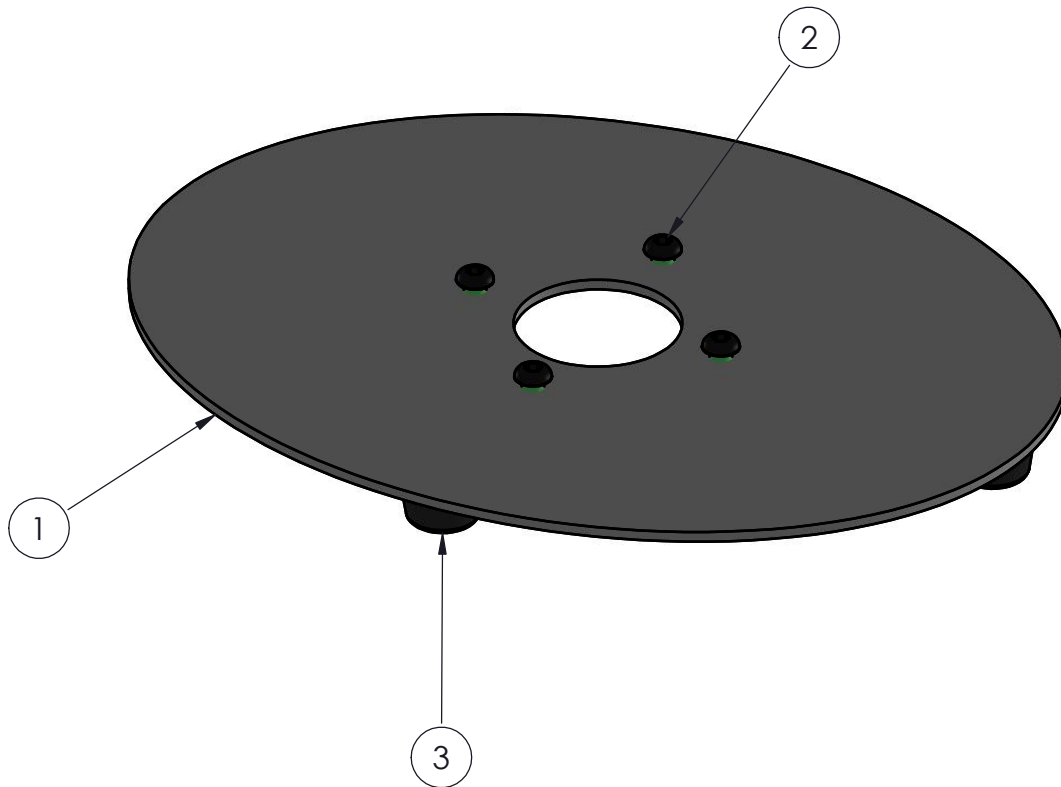

Rev	Change	Date	Int.
-----	--------	------	------

POS	PARTNUMBER	QTY.	DESCRIPTION
1	CB00182U	1	Oval baseplate 200 x 260 mm
2	M9936-0608-02	4	M6x8mm button headed screw, black
3	M0000-5009-02	5	Rubber feet, 10mm

Description Oval baseplate 200 x 260 mm		Category	Weight 1.05 kg	Revision A
 ergonomic solutions	COPYRIGHT © ERGONOMIC SOLUTIONS 2015 www.ergonomic-solutions.net	Size: A4	Name	Date
		Drawn	pl	23-01-2015
	<small>Unless otherwise specified tolerances according to ISO 2768-m All dimensions are in millimeters</small>		Last Update	pl
		Drawing No	CB00182	