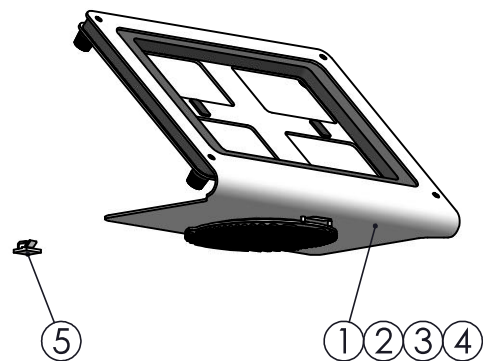

# SPCF013-nn

C-Frame High with rotation for Universal tablet 10"

Version: 1.0

POS	PARTS LIST	QTY.	DESCRIPTION	BOX
1	C600052	1	C-mount High	
2	P22-00022	1	Universal Sleeve	
3	C600055	1	C-mount Turn table	
4	P22-00020-02	1	Rotation friction pad	
5	M0000-1614	1	Plactic adhesive Cable clip (P/N WCL-4)	
	MK15-0212	1	SafeGuard C-Frame High Installation Guide	
	B002	1	B002 Spacepole Box	
	MK15-0001	1	SpacePole® product label 75x105	

**ADDITIONAL INFO:**

QTY. of configs in master box: 1

Item Weight: 2.14 kg

Pallet Capacity: 75 items (B002)

Colour: nn

02 = Black

32 = White

23 = Blue