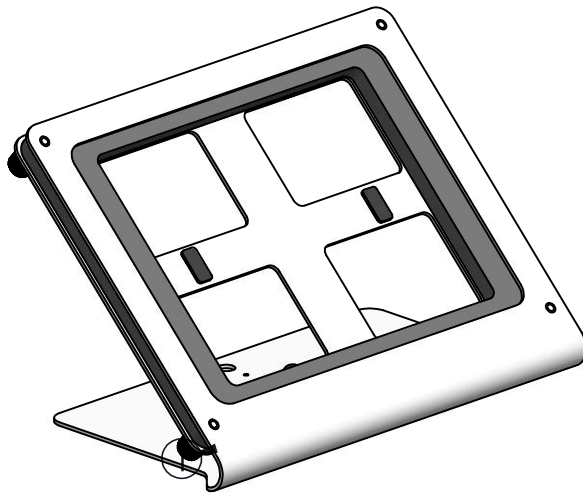

# SPCF013-nn

C-Frame High with rotation for Universal tablet 10"

Version: 1.0

POS	PARTS LIST	QTY.	DESCRIPTION	BOX
1	C600052	1	C-mount High	
2	P22-00022	1	Universal Sleeve	
3	C600055	1	C-mount Turn table	
4	P22-00020-02	1	Rotation friction pad	
5	M0000-1614	1	Plactic adhesive Cable clip (P/N WCL-4)	
	MK15-0212	1	SafeGuard C-Frame High Installation Guide	
	B002	1	B002 Spacepole Box	
	MK15-0001	1	SpacePole® product label 75x105	

**ADDITIONAL INFO:**

QTY. of configs in master box: 1

Item Weight: 2.14 kg

Pallet Capacity: 75 items (B002)

Colour: nn

02 = Black

32 = White

23 = Blue