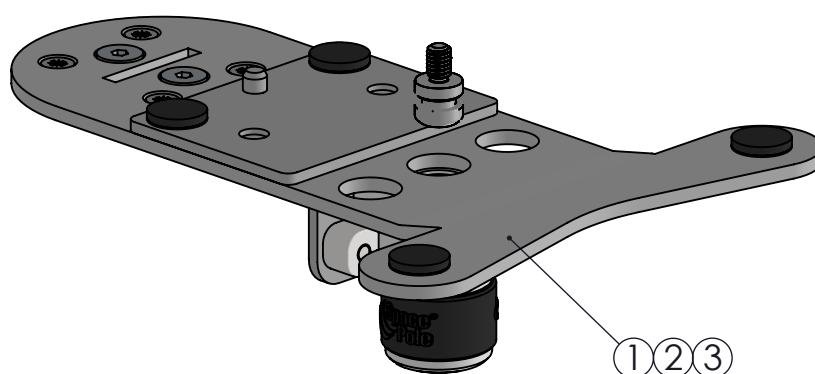

# SPA103-nn

Quick release adapter

X-Frames

Version: 1.1

POS	PARTS LIST	nn/QTY.	DESCRIPTION	BOX
1	C600010	1	Quick release adapter for X-Frame	
2	K64988WW	1	ClickSafe lock Head with threaded mounting holes	
3	K64938WW	1	ClickSafe Anchor M4x6mm	
	B012	1	SpacePole Box Tilt/Pole	
	B014 (36)	1	Master Box including 36x items	
	MK15-0001	1	SpacePole® product label 75x105	
	MK15-0021	1	SpacePole Productlabel 75x56	

#### ADDITIONAL INFO:

QTY. of configs in master box: 36

Item Weight: 0.23 kg

Pallet Capacity: 10 item (B014)

Colour: nn

02 = Black

32 = White